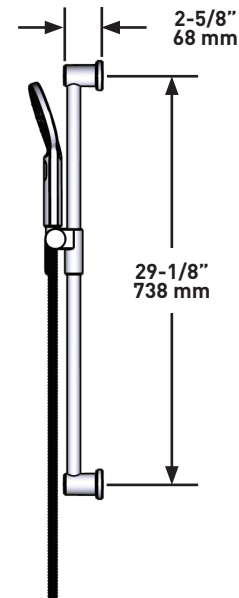

SPECIFICATIONS

DESCRIPTION

- Easy-Glide left cursor
- Scale-free
- 150 cm (59") double interlock flexible hose, swivel and 2 check valves
- Ø22 mm (7/8") slide bar
- 4364, 2-jet hand shower

STANDARDS

- ASME A112.18.1 / CSA B125.1

WARRANTY

- Most products or parts carry "Limited Warranties" against manufacturing defects. For US customers please visit houseofrohl.com/support and for Canadian customers please visit houseofrohl.ca/support for complete product and finish warranty.

MODELS: 4664

UPC®

For warranty or additional information, contact:

US Customers

U.S.A.
houseofrohl.com/support
1-800-777-9762

QUEBEC / MARITIMES / WESTERN CANADA
QUÉBEC / MARITIMES / OUEST CANADIEN
QUEBEC / MARITIMOS / CANADA OCCIDENTAL
houseofrohl.ca/support
1-866-473-8442

Canadian Customers

ONTARIO
houseofrohl.ca/support
1-800-287-5354