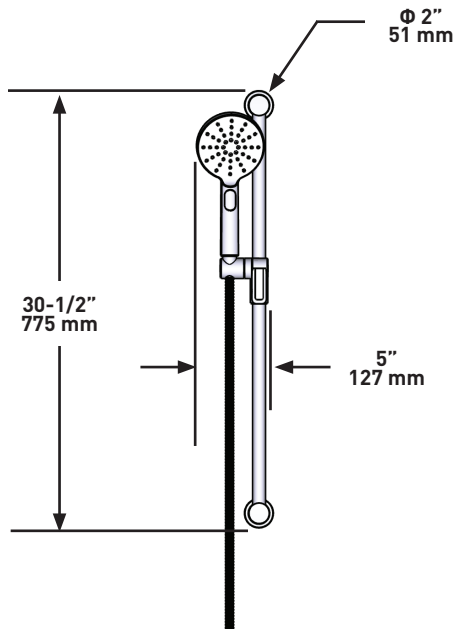

SPECIFICATIONS

DESCRIPTION

- Easy-Glide left cursor
- Scale-free
- 150 cm (59") double interlock flexible hose, swivel and 2 check valves
- Ø22 mm (7/8") slide bar
- 4364, 2-jet hand shower

STANDARDS

- ASME A112.18.1 / CSA B125.1

WARRANTY

- Most products or parts carry "Limited Warranties" against manufacturing defects. For US customers please visit houseofrohl.com/support and for Canadian customers please visit houseofrohl.ca/support for complete product and finish warranty.

MODELS: 4664

UPC®

For warranty or additional information, contact:

US Customers

U.S.A.
houseofrohl.com/support
1-800-777-9762

QUEBEC / MARITIMES / WESTERN CANADA
QUÉBEC / MARITIMES / OUEST CANADIEN
QUEBEC / MARITIMOS / CANADA OCCIDENTAL
houseofrohl.ca/support
1-866-473-8442

Canadian Customers

ONTARIO
houseofrohl.ca/support
1-800-287-5354