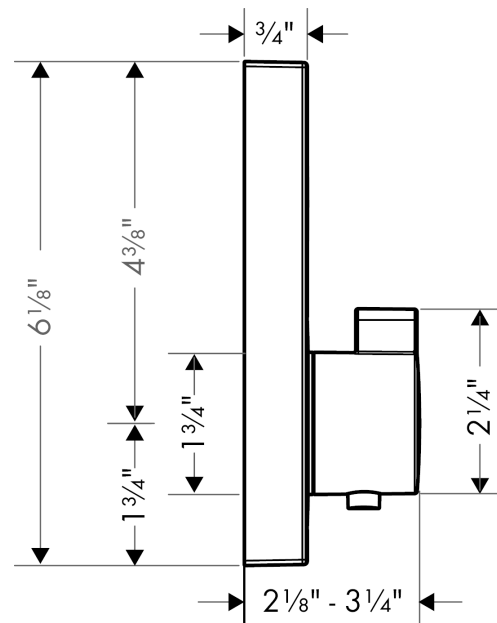

**ShowerSelect**  
**Thermostatic Trim for 1 Function, Square**  
 Finishes : **chrome** Part no. : **15762001**

**Description**

**Features**

- Select push-button on/off control for 1 outlet
- Flow: 7.0 GPM (26.5 L/Min)
- Thermostatic cartridge, Start/stop cartridge
- Anti-scald 100° safety stop
- Optimized for water-efficient shower products
- Thermostat is delivered with On/Off button

**Item details**

List Price \$ 646.00

**Technology**

**Compliance**

**Product image**

**Scale drawing**

**ShowerSelect**  
**Thermostatic Trim for 1 Function, Square**  
 Finishes : **chrome**    Part no. : **15762001**

**Exploded drawing**

Year of production: >12/14

**ShowerSelect**  
**Thermostatic Trim for 1 Function, Square**  
 Finishes : **chrome** Part no. : **15762001**