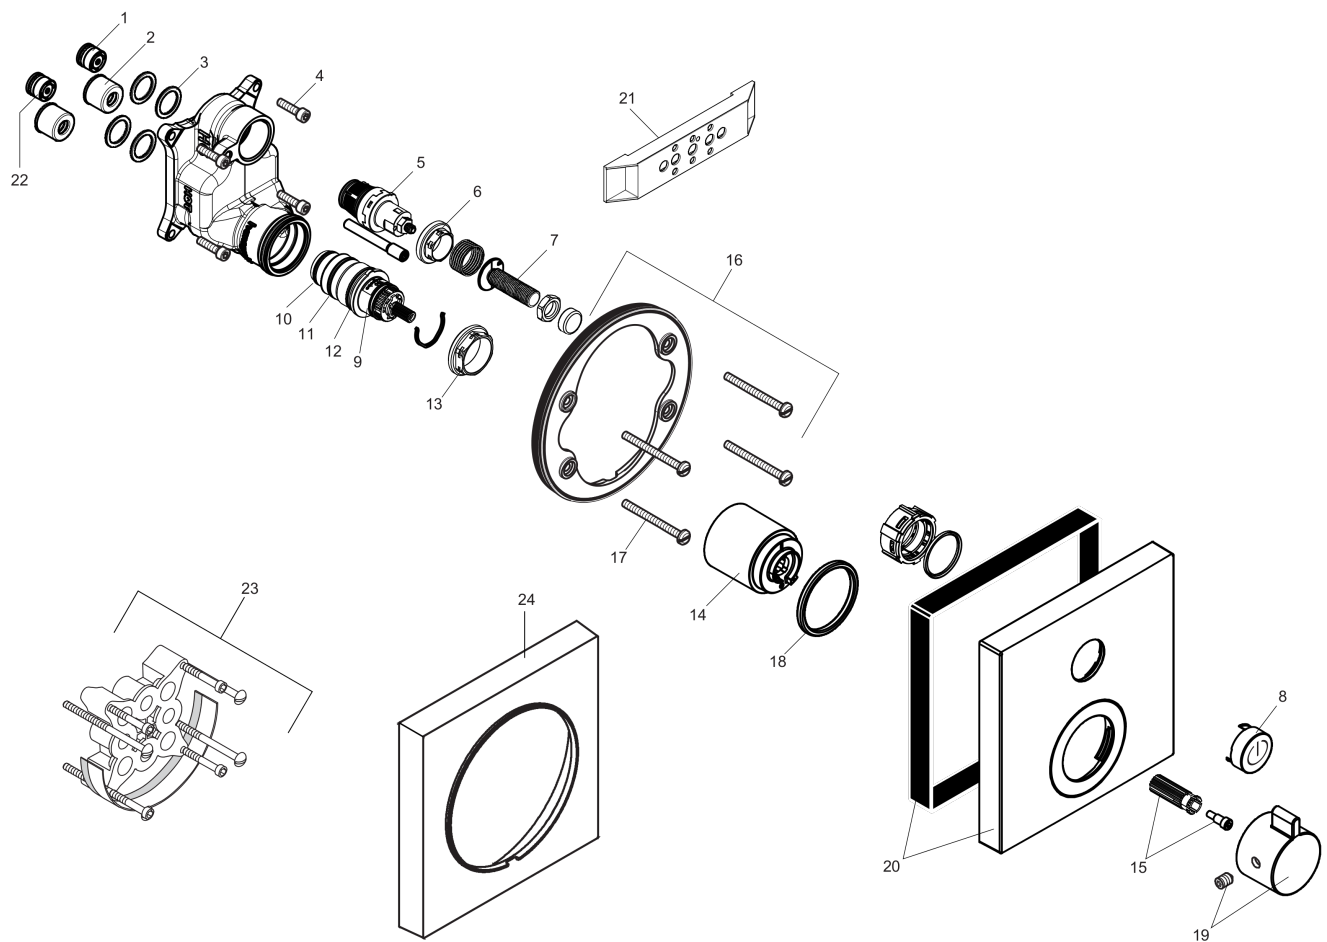

**ShowerSelect**  
**Thermostatic Trim for 1 Function, Square**  
 Finishes : **chrome** Part no. : **15762001**

**Description**

**Features**

- Select push-button on/off control for 1 outlet
- Flow: 7.0 GPM (26.5 L/Min)
- Thermostatic cartridge, Start/stop cartridge
- Anti-scald 100° safety stop
- Optimized for water-efficient shower products
- Thermostat is delivered with On/Off button

**Item details**

List Price \$ 646.00

**Technology**

**Compliance**

**Product image**

**Scale drawing**

**ShowerSelect**  
**Thermostatic Trim for 1 Function, Square**  
 Finishes : **chrome**    Part no. : **15762001**

**Exploded drawing**

Year of production: >12/14

**ShowerSelect**  
**Thermostatic Trim for 1 Function, Square**  
 Finishes : **chrome** Part no. : **15762001**