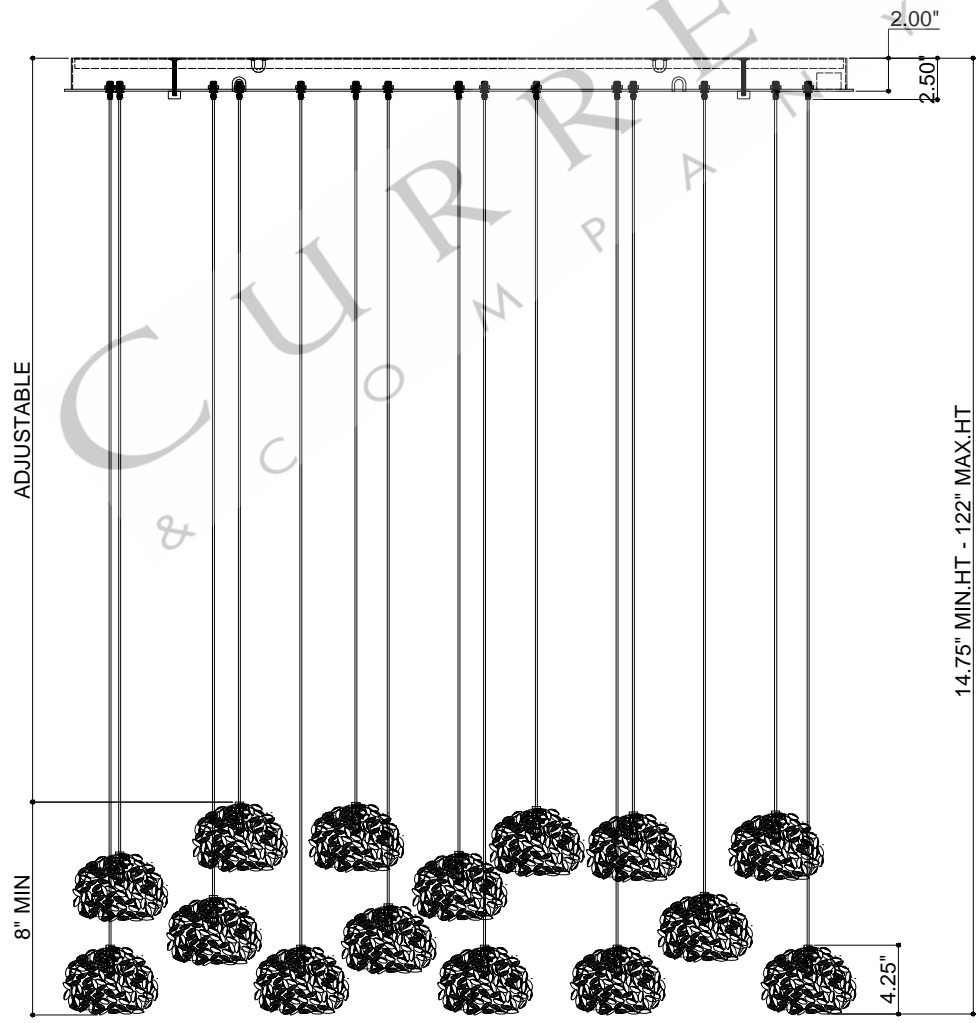

CANOPY DETAIL

12"W*48"L*2.5"H.CANOPY
 10.75"W*46.75"L*0.75"H.MOUNTING PLATE COVER
 5.75"DIA*4.25"H.SHADE

TOP VIEW

FRONT VIEW

8" IS THE MINIMUM ADJUSTABLE HEIGHT USING THE PEPPER SHADES DUE TO THE SHADE SIZE AND THE RESPECTIVE SIZE OF THE CANOPY

NOTE: CORD LENGTHS ARE NOT SHOWN TO SCALE