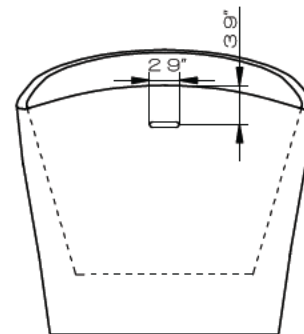

ANZZI™

STRATUS

Freestanding Bathtub
FT-AZ084

Dimensions:

67" L x 29.5" W x 28.875" H

Weight: 105.5 lb.

Material: LUCITE™ Acrylic

Capacity: 54 gal

For more information visit

www.ANZZI.com or call

1-844-44-ANZZI

Perfection is our Tradition™