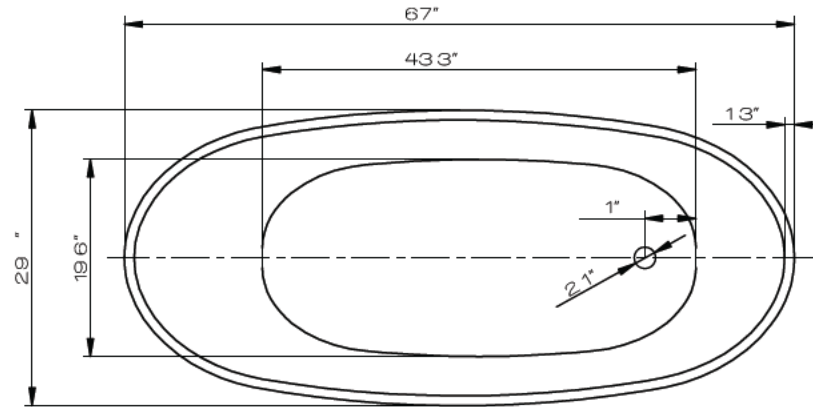

ANZZI™

STRATUS

Freestanding Bathtub
FT-AZ084

Dimensions:

67" L x 29.5" W x 28.875" H

Weight: 105.5 lb.

Material: LUCITE™ Acrylic

Capacity: 54 gal

For more information visit

www.ANZZI.com or call

1-844-44-ANZZI

Perfection is our Tradition™