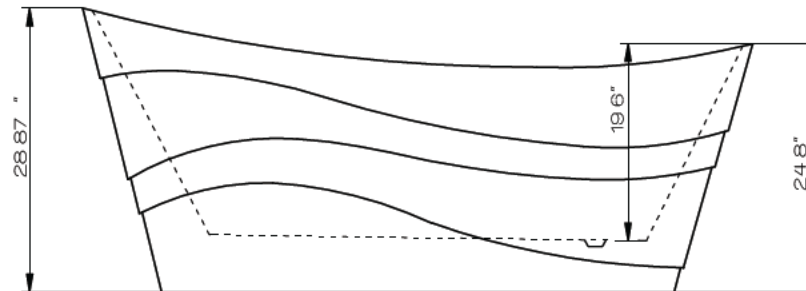

ANZZI™

STRATUS

Freestanding Bathtub
FT-AZ084

Dimensions:

67" L x 29.5" W x 28.875" H

Weight: 105.5 lb.

Material: LUCITE™ Acrylic

Capacity: 54 gal

For more information visit

www.ANZZI.com or call

1-844-44-ANZZI

Perfection is our Tradition™