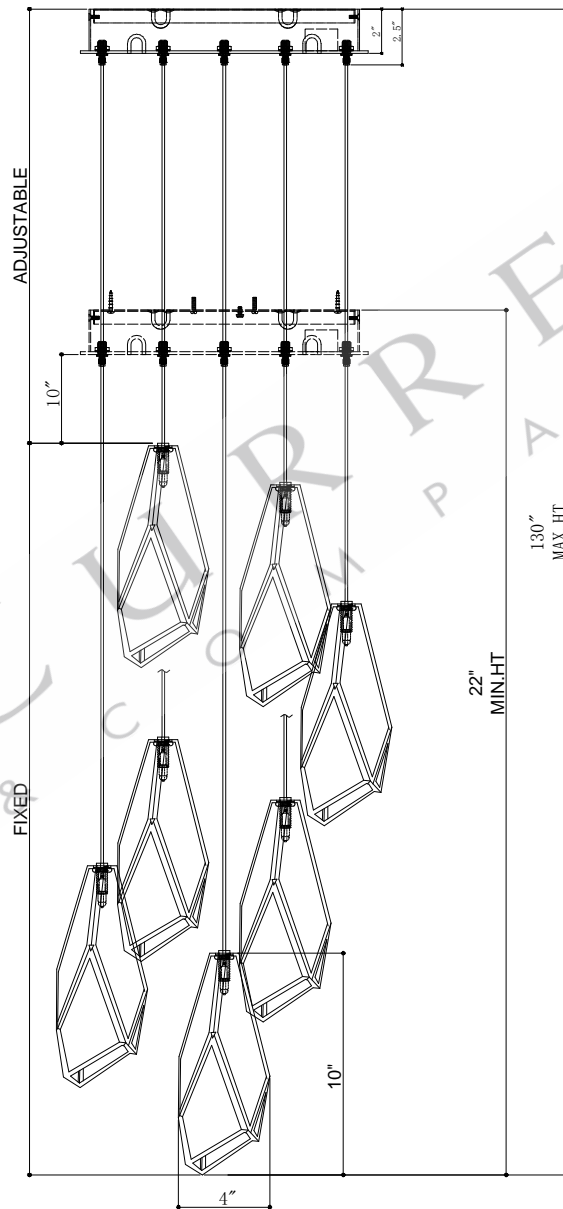

13"DIA*2.0"H.CANOPY
 11.75"DIA*0.75"H MOUNTING
 PLATE COVER
 4.0"L*4.0"W*10.0"H SHADE

TOP VIEW

CANOPY DETAIL

FRONT VIEW