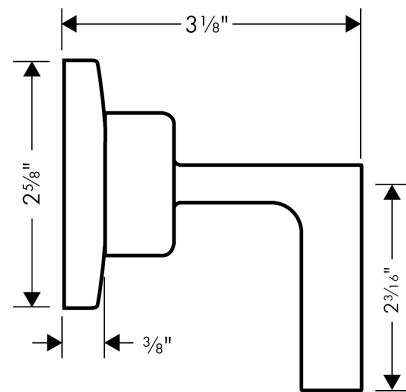

## Description

## Scale drawing

**AXOR Citterio**  
**Volume Control Trim with Lever Handle**  
Finishes : **chrome**    Part no. : **39961001**

## Exploded drawing

Year of production: >06/09

**AXOR Citterio**  
**Volume Control Trim with Lever Handle**  
 Finishes : **chrome**    Part no. : **39961001**

## Spare parts list

Year of production: >06/09

Pos.	Description	Part no.	PC	PU
1	fixing set	96392000	0	1
2	handle	39296000	0	1
3	escutcheon Ø 66 mm	94353000	0	1
4	extension 25 mm	96370000	0	1
a	base body	15974181	0	1
b	base body	15977181	0	1