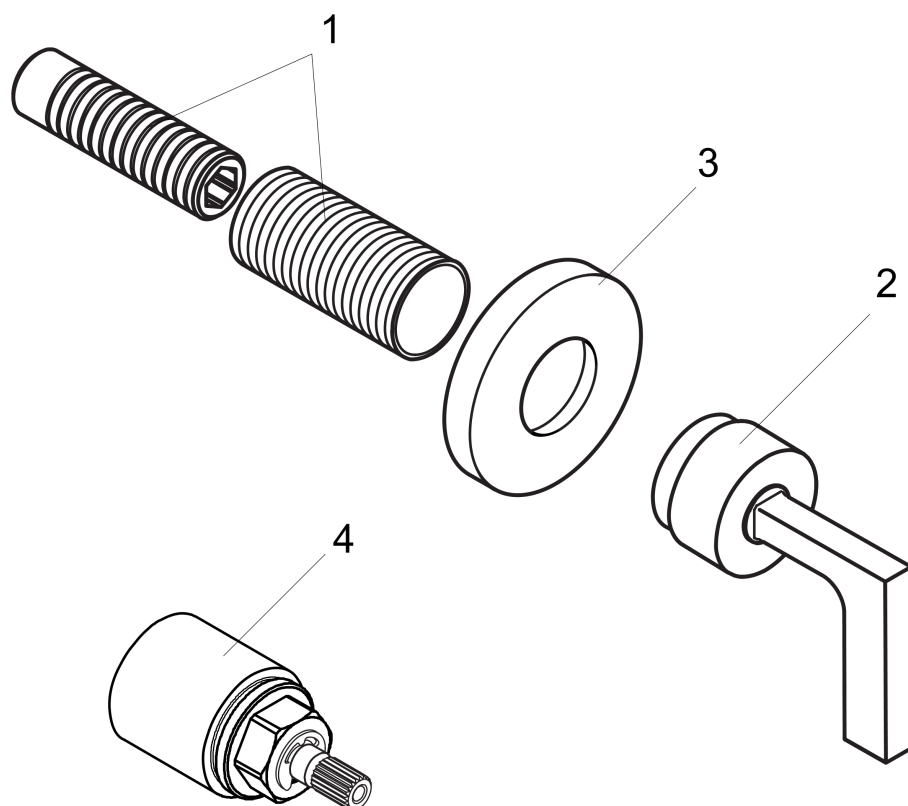

## Scale drawing

**AXOR Citterio**  
**Volume Control Trim with Lever Handle**  
Finishes : **chrome**    Part no. : **39961001**

## Exploded drawing

Year of production: >06/09

**AXOR Citterio**  
**Volume Control Trim with Lever Handle**  
 Finishes : **chrome**    Part no. : **39961001**

## Spare parts list

Year of production: >06/09

Pos.	Description	Part no.	PC	PU
1	fixing set	96392000	0	1
2	handle	39296000	0	1
3	escutcheon Ø 66 mm	94353000	0	1
4	extension 25 mm	96370000	0	1
a	base body	15974181	0	1
b	base body	15977181	0	1