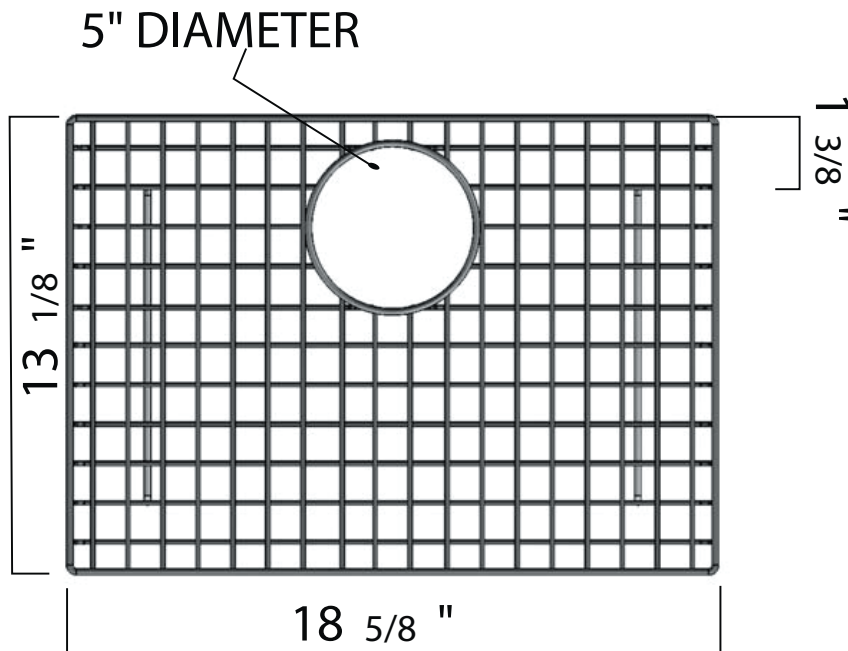

For warranty or additional information, contact:

U.S.A.
houseofrohl.com/support
1-800-777-9762

QUEBEC / MARITIMES / WESTERN CANADA
QUÉBEC / MARITIMES / OUEST CANADIEN
QUEBEC / MARITIMOS / CANADA OCCIDENTAL
houseofrohl.ca/support
1-866-473-8442

ONTARIO
houseofrohl.ca/support
1-800-287-5354