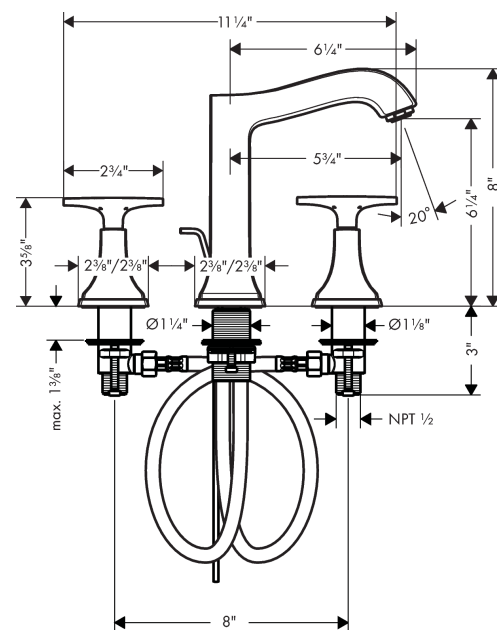

Metropol Classic

Widespread Faucet 160 with Cross Handles and Pop-Up Drain, 1.2 GPM

Finishes : brushed nickel Part no. : 31307821

Description

Features

- Aerated spray
- Flow: 1.2 GPM (4.5 L/Min)
- 90° ceramic valves
- Includes pop-up drain

Item details

List Price \$ 875.00

Technology

Compliance

Product image

Scale drawing

Metropol Classic
Widespread Faucet 160 with Cross Handles and Pop-Up Drain, 1.2 GPM
 Finishes : **brushed nickel** Part no. : **31307821**

Exploded drawing

Year of production: >01/18

Metropol Classic

Widespread Faucet 160 with Cross Handles and Pop-Up Drain, 1.2 GPM

Finishes : **brushed nickel** Part no. : **31307821**

Spare parts list

Year of production: >01/18

Pos.	Description	Part no.	Price	PU
1	handle fixing set	98932000	-	1
2	nut	92825000	-	1
3	O-ring 29x1,5	92738000	-	1
4	O-ring 48x1,5	92159000	-	1
5	stop valve cpl.	97357001	-	1
6	lever collar	97548000	-	1
7	shut off unit right closing	94009000	-	1
8	shut off unit left closing	94008000	-	1
9	connection hose 18½" M8x0,75 3/8"	96321001	-	1
10	fixing set (Ø 32)	13961000	-	1
11	aerator M24x1 (4,5 l/min)	92877820	-	1
12	pull rod	96657820	-	1
a	pop up waste	88509820	-	1
b	spout cpl.	92820820	-	1