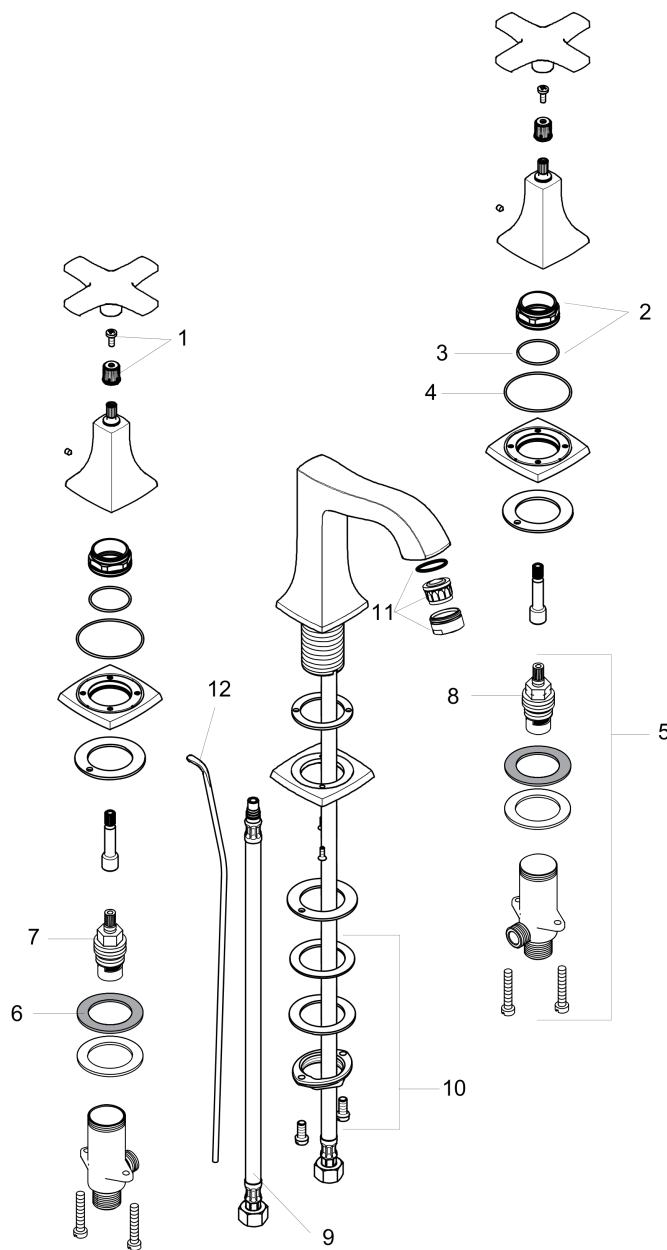

Metropol Classic

Widespread Faucet 160 with Cross Handles and Pop-Up Drain, 1.2 GPM

Finishes : brushed nickel Part no. : 31307821

Description

Features

- Aerated spray
- Flow: 1.2 GPM (4.5 L/Min)
- 90° ceramic valves
- Includes pop-up drain

Item details

List Price \$ 875.00

Technology

Compliance

Product image

Scale drawing

Metropol Classic
Widespread Faucet 160 with Cross Handles and Pop-Up Drain, 1.2 GPM
 Finishes : **brushed nickel** Part no. : **31307821**

Exploded drawing

Year of production: >01/18

Metropol Classic

Widespread Faucet 160 with Cross Handles and Pop-Up Drain, 1.2 GPM

Finishes : **brushed nickel** Part no. : **31307821**

Spare parts list

Year of production: >01/18

Pos.	Description	Part no.	Price	PU
1	handle fixing set	98932000	-	1
2	nut	92825000	-	1
3	O-ring 29x1,5	92738000	-	1
4	O-ring 48x1,5	92159000	-	1
5	stop valve cpl.	97357001	-	1
6	lever collar	97548000	-	1
7	shut off unit right closing	94009000	-	1
8	shut off unit left closing	94008000	-	1
9	connection hose 18½" M8x0,75 3/8"	96321001	-	1
10	fixing set (Ø 32)	13961000	-	1
11	aerator M24x1 (4,5 l/min)	92877820	-	1
12	pull rod	96657820	-	1
a	pop up waste	88509820	-	1
b	spout cpl.	92820820	-	1