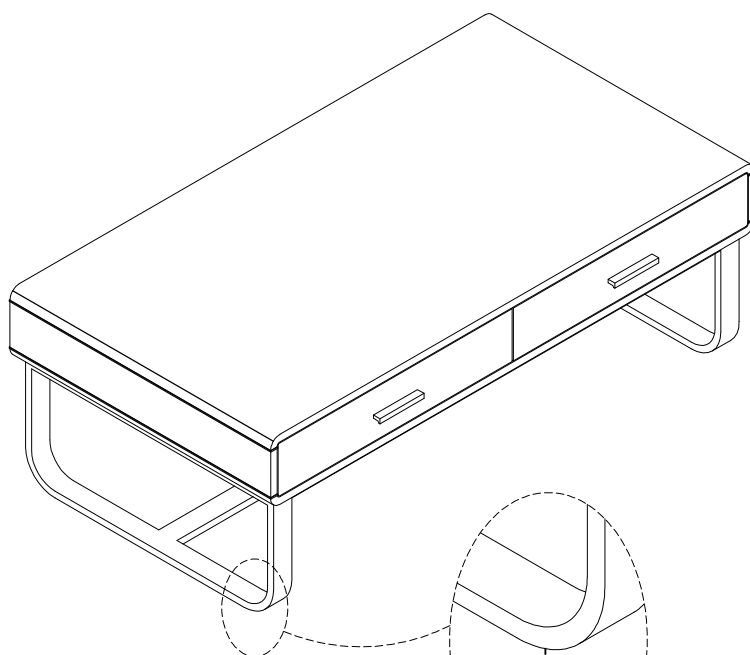

ASSEMBLY INSTRUCTION

Item: 7228-80185-85 Metropolitan Cocktail Table
7228-80188-85 Metropolitan End Table

Thank you for purchasing this quality product. Be sure to unpack carefully looking for small parts which may have come loose during shipment.

Read all instruction and study the drawing carefully before starting the assembly process:

Adjust leveler if needed to level case on uneven floor