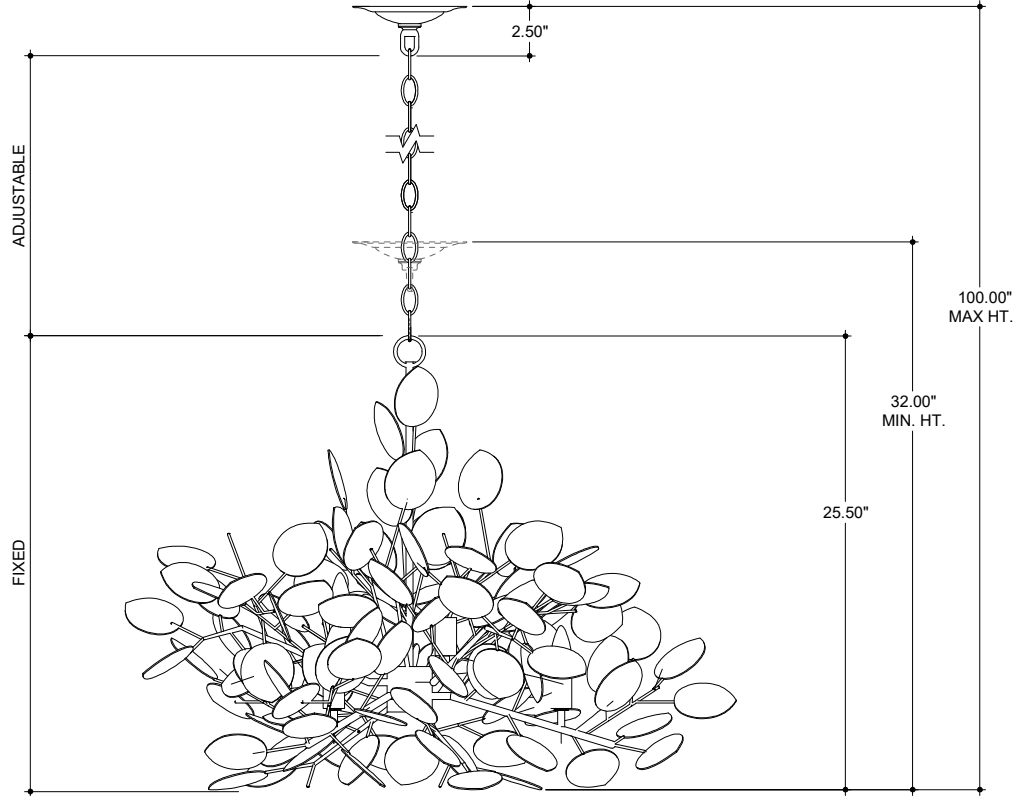

34.50" DIA. BODY
 6.00" DIA. CANOPY
 1.00" H X 4.25" W
 CROSS BAR

TOP VIEW

CANOPY DETAIL

FRONT VIEW