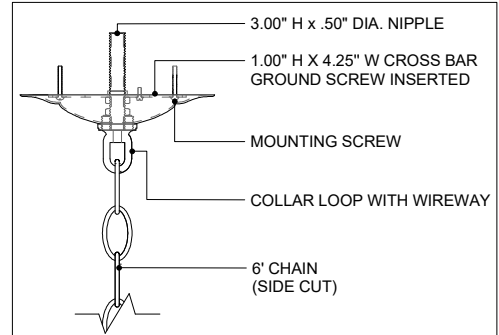

34.50" DIA. BODY
 6.00" DIA. CANOPY
 1.00" H X 4.25" W
 CROSS BAR

TOP VIEW

CANOPY DETAIL

FRONT VIEW