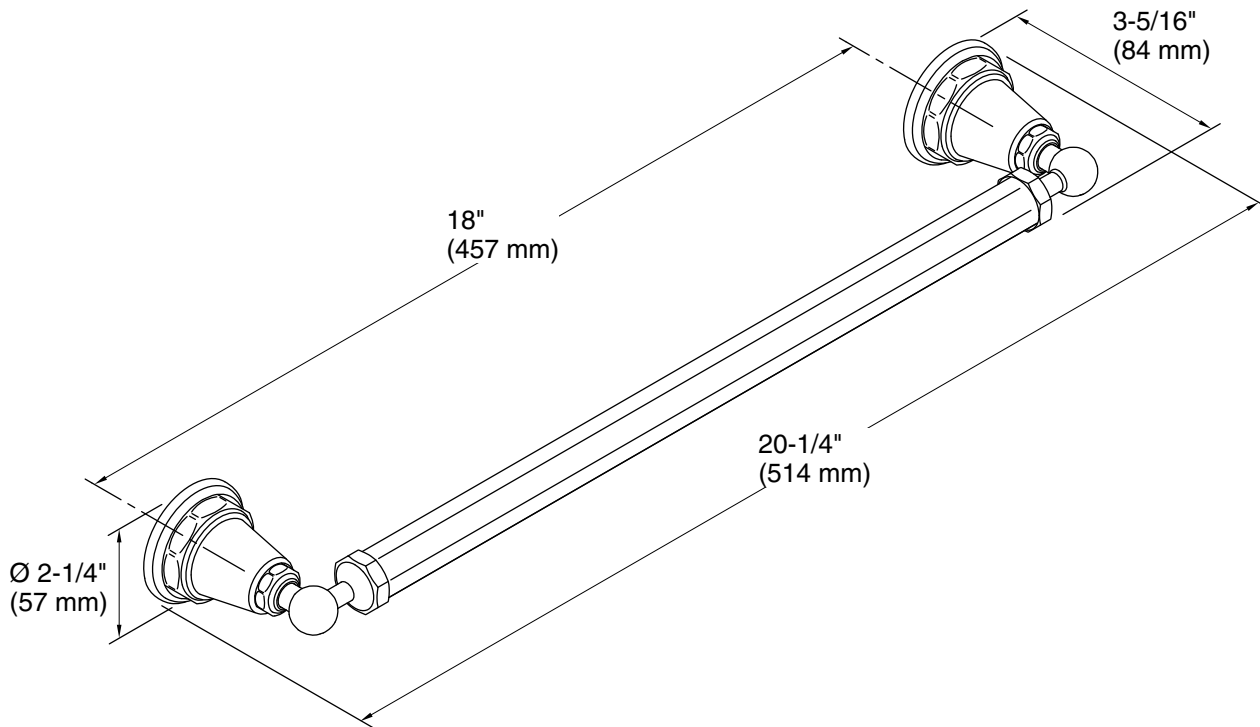

Features

- Coordinates with Pinstripe faucets, accessories, and showering components to complete your bathroom

Material

- Premium metal construction for durability and reliability
- KOHLER finishes resist corrosion and tarnishing

Color	Code	Description
	CP	Polished Chrome
	SN	Vibrant® Polished Nickel
	BN	Vibrant® Brushed Nickel

Technical Information

All product dimensions are nominal.

Material: Brass, Zinc

Notes

Install this product according to the installation guide.