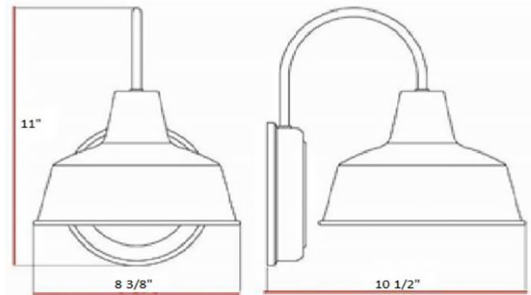

Mason I-Light Outdoor Wall Mount 8"
Rustic Red

SPECIFICATIONS

MOUNTING:	Wall Mount	LED BRIGHTNESS (LUMENS):	N/A
SLOPED CEILING ADAPTABLE:	N/A	LED COLOR CORRELATED TEMPERATURE (CCT):	N/A
LAMP TYPE 1:	Maximum 60W Medium Base Bulb	LED COLOR RENDERING INDEX (CRI):	N/A
BULB INCLUDED:	No	LED EFFICACY:	N/A
WATTS PER BULB:	60W	LED AVERAGE RATED LIFE:	N/A
TOTAL WATTAGE:	60W	ENERGY EFFICIENT:	No
DIMMABLE:	Yes	LIGHTING AMPS:	0.5
MATERIAL CONSTRUCTION:	Steel	VOLTAGE:	120V
ASSEMBLED DIMENSIONS:	8.38" L x 11" H x 10.5" D		
WEIGHT:	2.00 lbs.		
BACKPLATE DIMENSIONS:	6.13" H x 6.13" W		
CANOPY CEILING DIMENSIONS:	N/A		
GLASS/SHADE DIMENSIONS:	5.5" H x 8.25" L x 8.25" D		
GLASS/SHADE MATERIAL:	Metal		
GLASS/SHADE TYPE:	N/A		
GLASS/SHADE COLOR:	N/A		