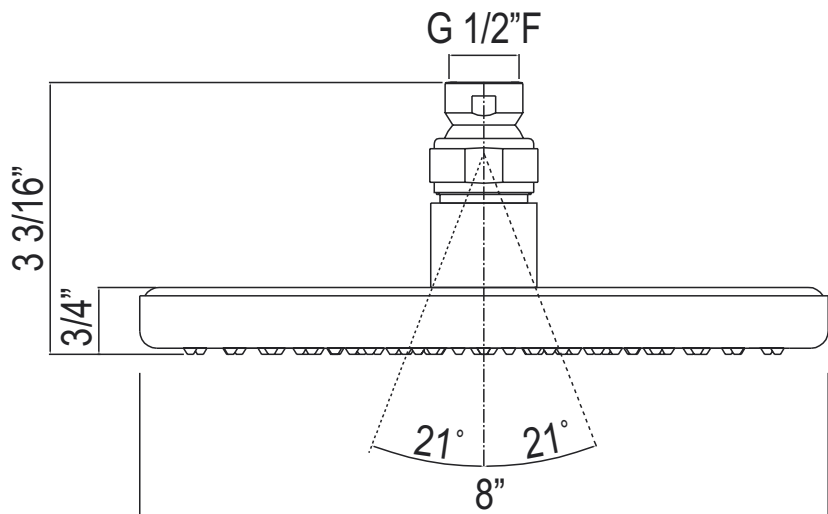

For warranty or additional information, contact:

U.S.A.
houseofrohl.com/support
1-800-777-9762

QUEBEC / MARITIMES / WESTERN CANADA
QUÉBEC / MARITIMES / OUEST CANADIEN
QUEBEC / MARITIMOS / CANADA OCCIDENTAL
houseofrohl.ca/support
1-866-473-8442

ONTARIO
houseofrohl.ca/support
1-800-287-5354