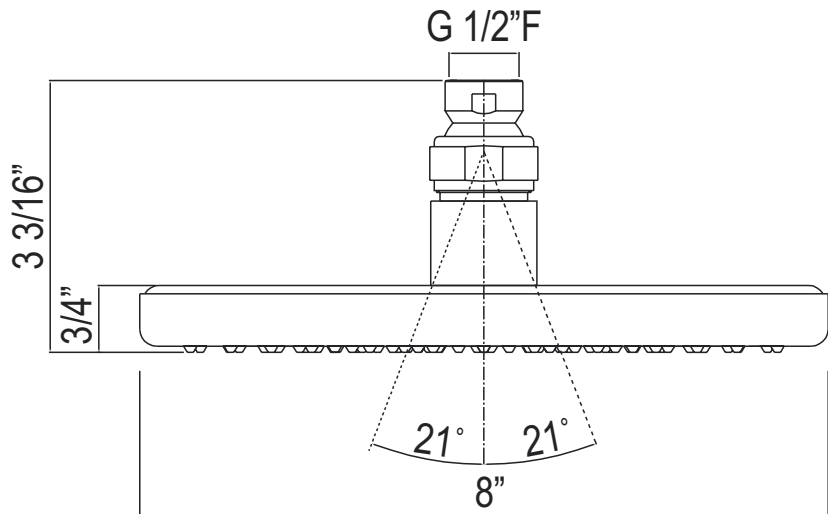

For warranty or additional information, contact:

U.S.A.
houseofrohl.com/support
1-800-777-9762

QUEBEC / MARITIMES / WESTERN CANADA
QUÉBEC / MARITIMES / OUEST CANADIEN
QUEBEC / MARITIMOS / CANADA OCCIDENTAL
houseofrohl.ca/support
1-866-473-8442

ONTARIO
houseofrohl.ca/support
1-800-287-5354