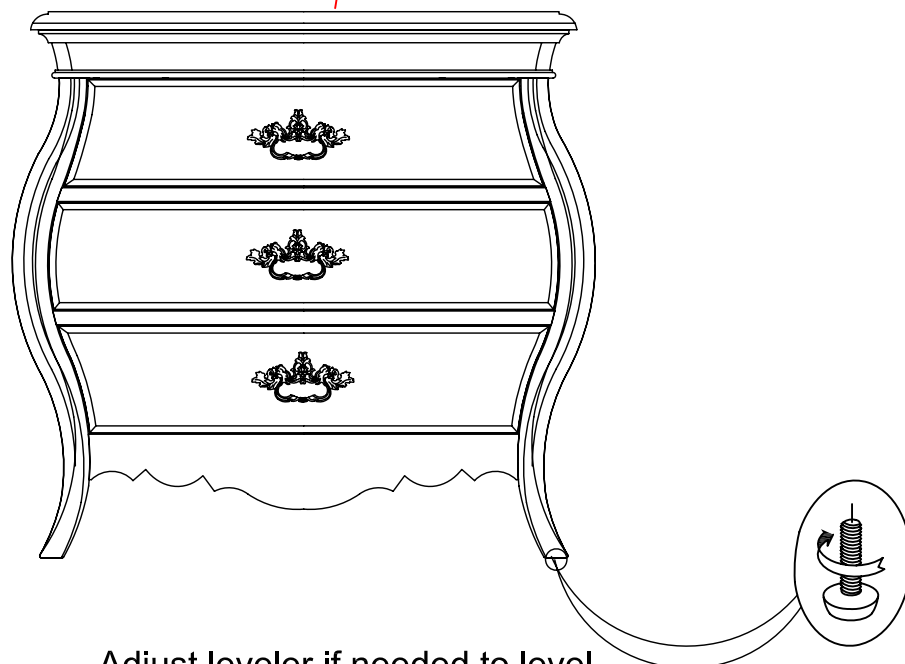

ASSEMBLY INSTRUCTION

ITEM: 5413-90016 Three-Drawer Nightstand

Thank you for purchasing this quality product. Be sure to unpack carefully looking for small parts which may have come loose during shipment.

Adjust leveler if needed to level
nightstand on uneven floor.