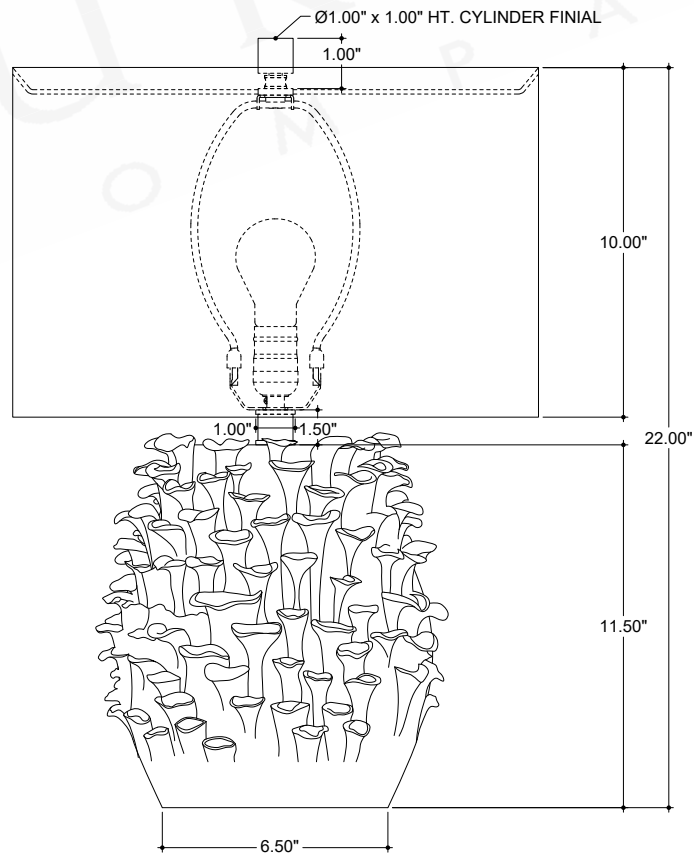

ITEM: 6000-0992

Overall Dimensions

Height: 22"

Diameter: 15"

TOP VIEW

FRONT VIEW