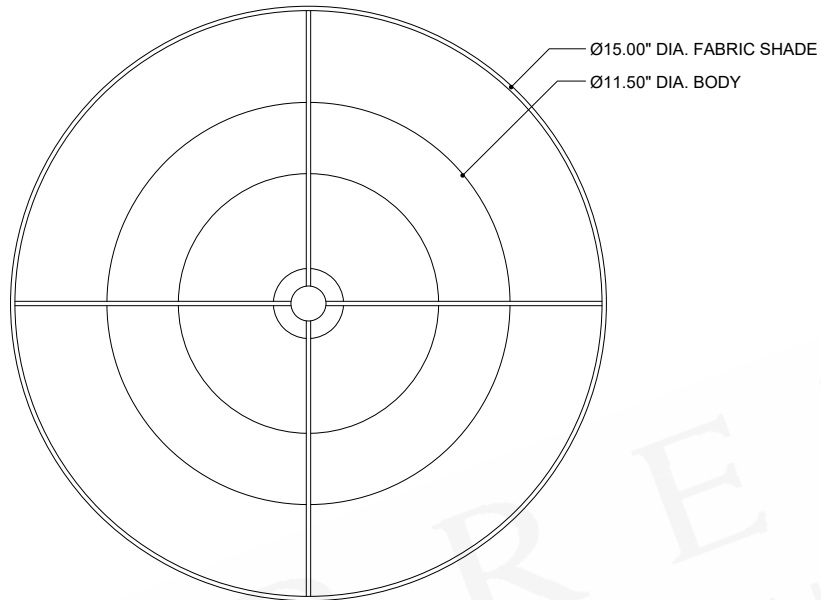

ITEM: 6000-0992

Overall Dimensions

Height: 22"

Diameter: 15"

TOP VIEW

FRONT VIEW