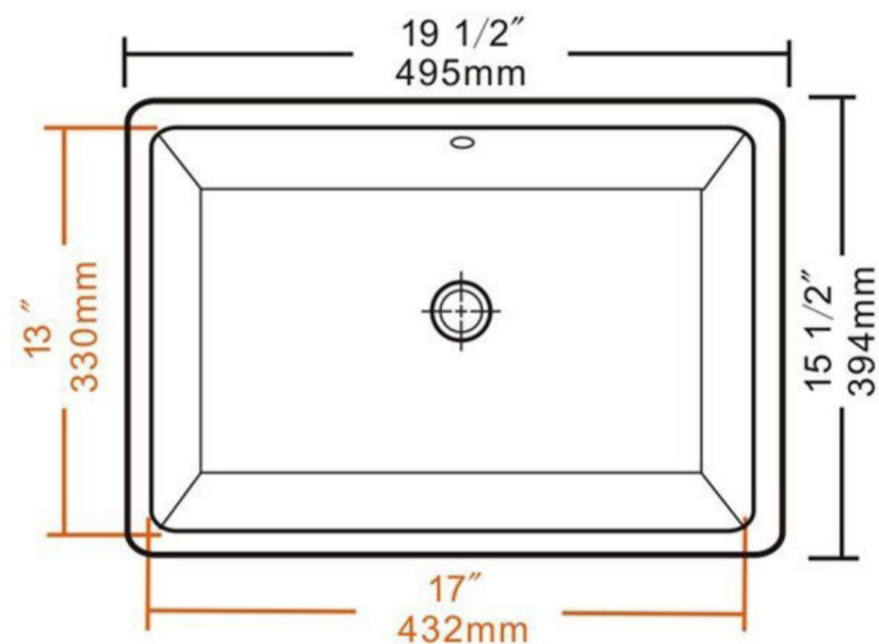

ANZZI™

LS-AZ128

DAHLIA Series

UNDERMOUNT

Overflow Included

White Vitreous China

For more information visit www.ANZZI.com or call us at 1-844-44-ANZZI.