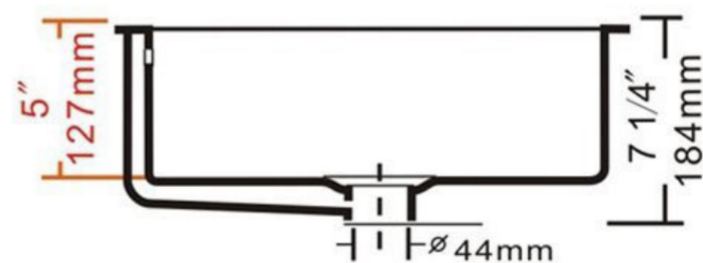

ANZZI™

LS-AZ128

DAHLIA Series

UNDERMOUNT

Overflow Included

White Vitreous China

For more information visit www.ANZZI.com or call us at 1-844-44-ANZZI.