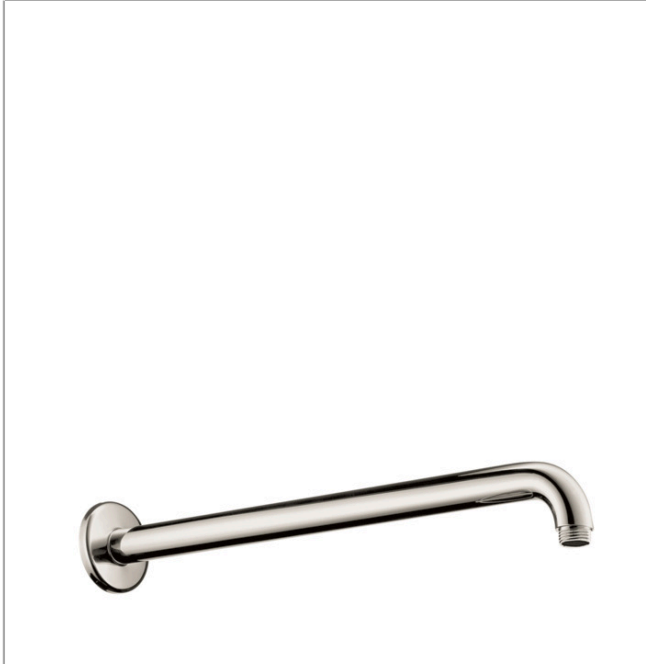

Showerarm Raindance 15"

Finishes : **polished nickel** Part no. : **27413831**

Description

Features

- Brass
- 1/2" NPT
- Escutcheon

Item details

List Price \$ 229.00

Compliance

Product image

Scale drawing