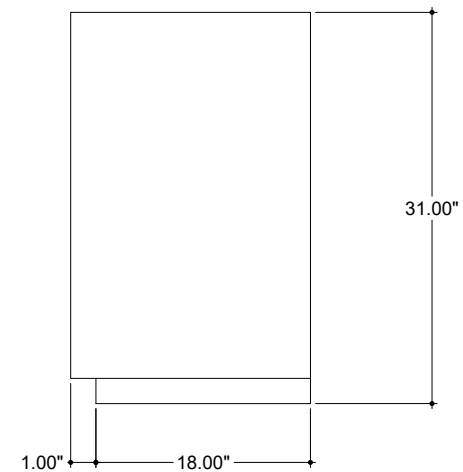

ITEM: 3000-0316

Overall Dimensions

Width: 32"

Depth: 19"

Height: 31"

Top Drawer Interior:

27.50" x 13.25 D X 5.37" H

Middle Drawer Interior:

27.50" x 13.25 D X 5.37" H

Bottom Drawer Interior:

27.50" x 13.25 D X 5.37" H

TOP VIEW

FRONT VIEW

SIDE VIEW