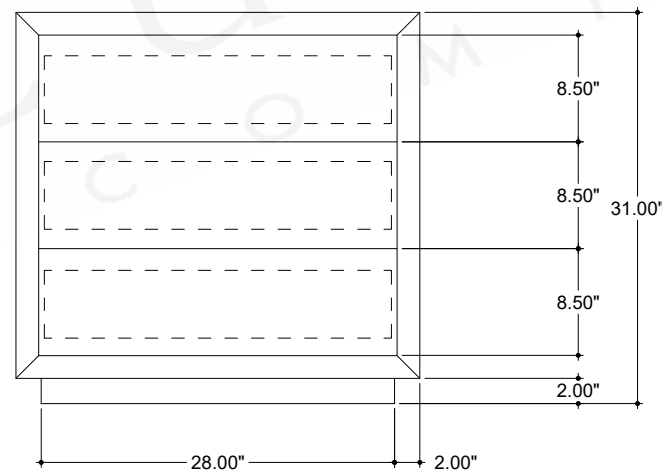

ITEM: 3000-0316

Overall Dimensions

Width: 32"

Depth: 19"

Height: 31"

Top Drawer Interior:

27.50" x 13.25 D X 5.37" H

Middle Drawer Interior:

27.50" x 13.25 D X 5.37" H

Bottom Drawer Interior:

27.50" x 13.25 D X 5.37" H

TOP VIEW

FRONT VIEW

SIDE VIEW