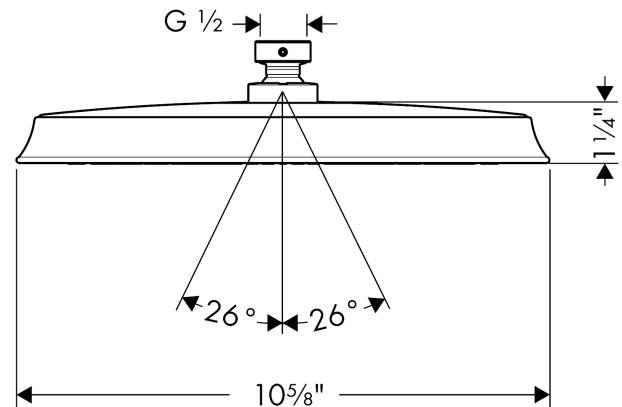

**Raindance Classic  
Showerhead 240 1-Jet, 2.5 GPM**

Finishes : **brushed nickel** Part no. : **28427821**

**Description**

**Features**

- Spray modes: RainAir
- 180 no-clog spray channels
- Flow: 2.5 GPM (9.5 L/Min)
- Fully-finished matching spray face
- Spray face removable for cleaning

**Item details**

List Price \$ 944.00

**Technology**

**Compliance**

**Product image**

**Scale drawing**

**Raindance Classic**  
**Showerhead 240 1-Jet, 2.5 GPM**  
Finishes : **brushed nickel**    Part no. : **28427821**

Exploded drawing

Year of production: >06/09

**Raindance Classic**  
**Showerhead 240 1-Jet, 2.5 GPM**  
 Finishes : **brushed nickel**    Part no. : **28427821**

**Spare parts list**

Year of production: >**06/09**