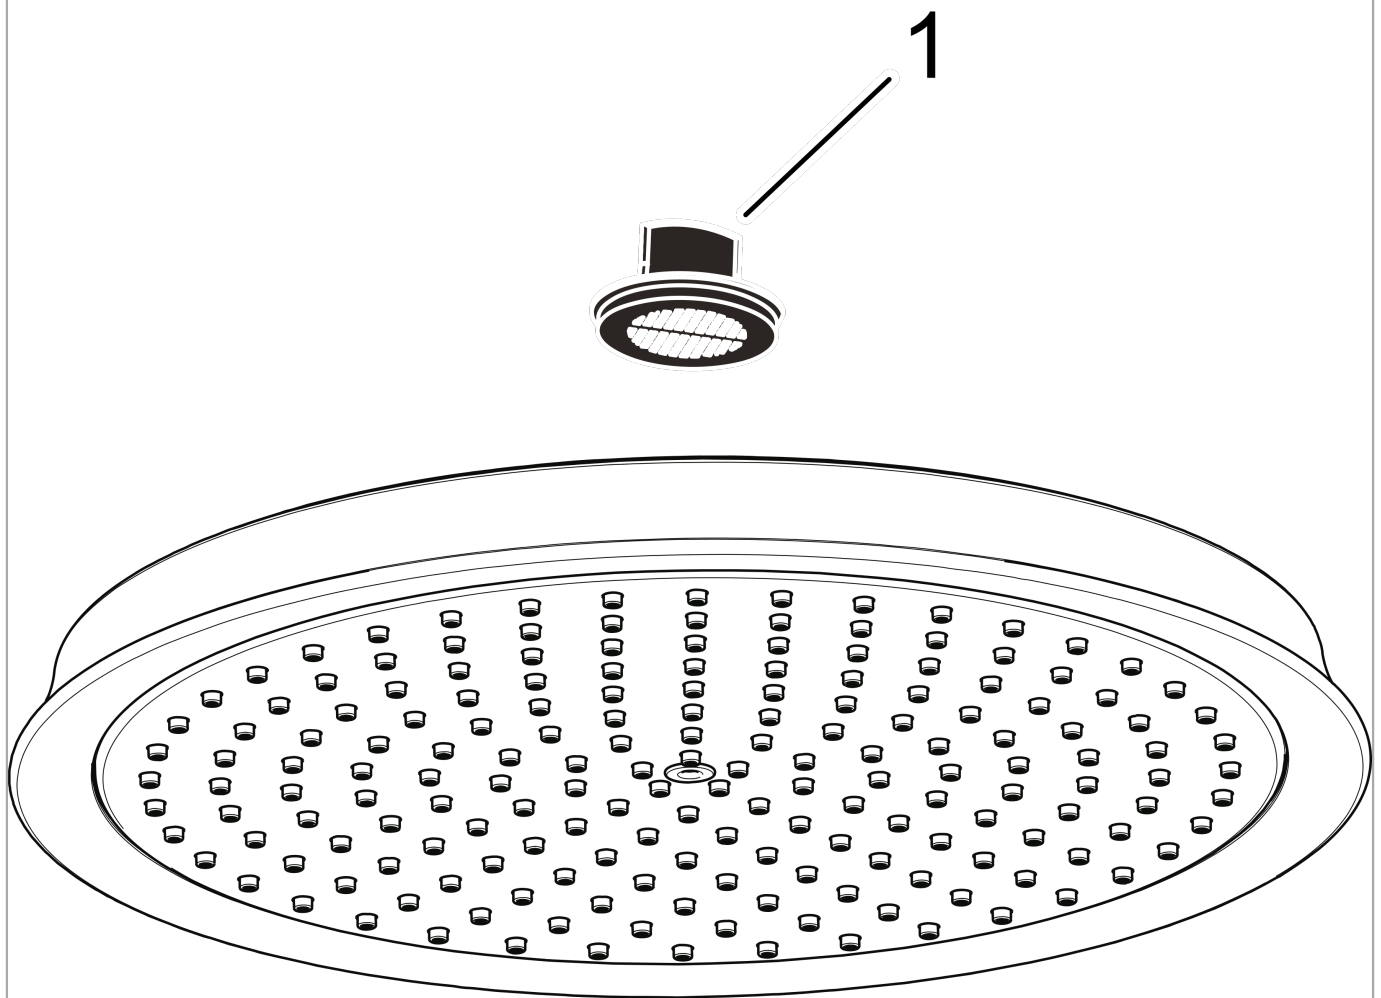

**Raindance Classic  
Showerhead 240 1-Jet, 2.5 GPM**

Finishes : **brushed nickel** Part no. : **28427821**

**Description**

**Features**

- Spray modes: RainAir
- 180 no-clog spray channels
- Flow: 2.5 GPM (9.5 L/Min)
- Fully-finished matching spray face
- Spray face removable for cleaning

**Item details**

List Price \$ 944.00

**Technology**

**Compliance**

**Product image**

**Scale drawing**

**Raindance Classic**  
**Showerhead 240 1-Jet, 2.5 GPM**  
Finishes : **brushed nickel**    Part no. : **28427821**

Exploded drawing

Year of production: >06/09

**Raindance Classic**  
**Showerhead 240 1-Jet, 2.5 GPM**  
 Finishes : **brushed nickel**    Part no. : **28427821**

**Spare parts list**

Year of production: >**06/09**