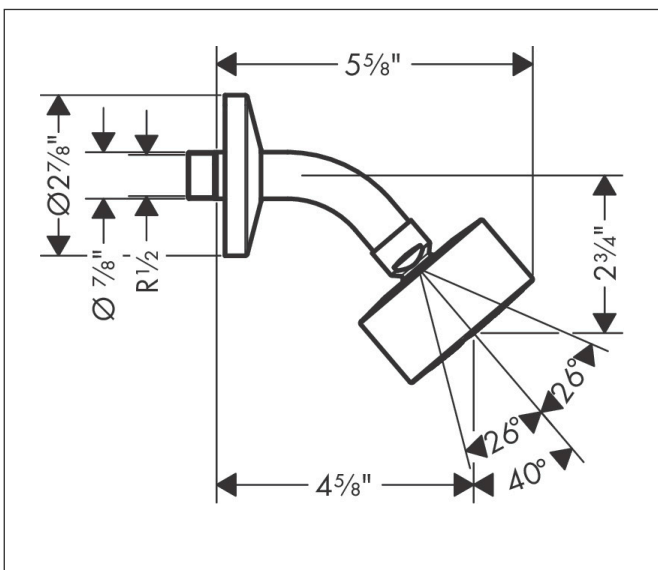

Brand AXOR
 Art. Name **AXOR One** Showerhead 75 1-Jet, 2.5 GPM
 Art. Nr. 48498341
 Surface brushed black chrome
 Pos. 1

Product Picture

Drawing

Features

- Consists of: Showerhead, Showerarm
- shower head size: 73 mm
- Spray modes: PowderRain
- projection 116 mm
- Flow: 2.5 GPM (9.5 L/Min)
- Showerhead removable for cleaning