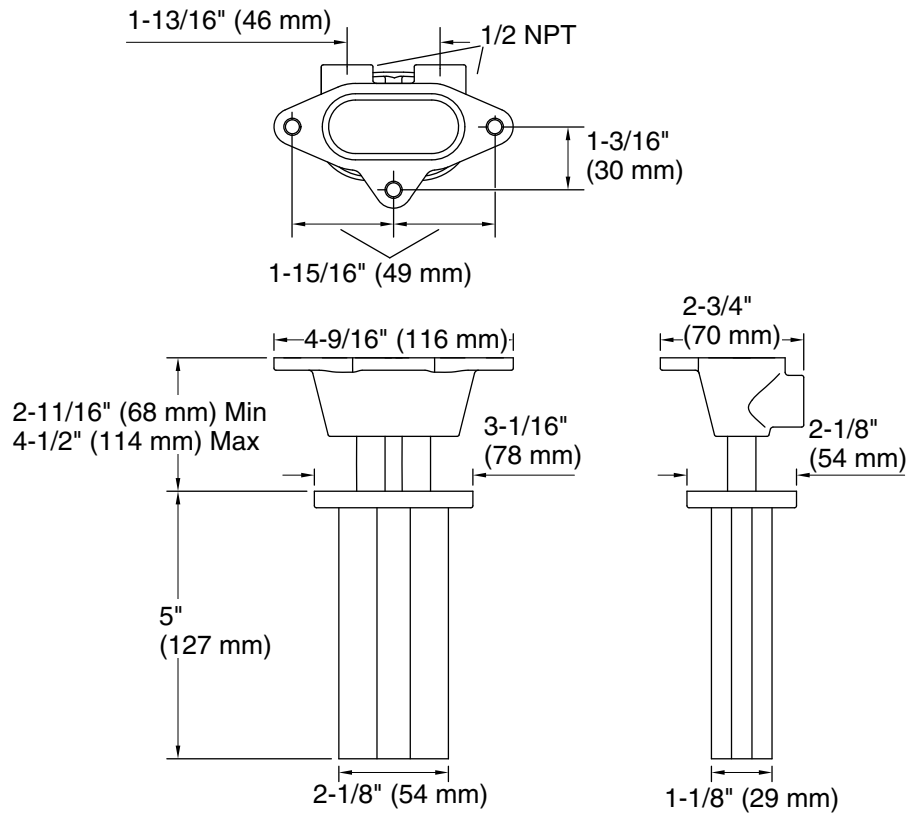

KOHLER® Faucets 5" ceiling-mount two-function rainhead arm and flange

Statement®

K-26325

Features

- Compatible only with two-function rainheads
- 5" (127 mm) rainhead arm

Material

- Brass construction ensures durability and reliability
- KOHLER finishes resist corrosion and tarnishing

8-29-2025 22:52 - US/CA

THE BOLD LOOK
OF **KOHLER®**

KOHLER Faucets 5" ceiling-mount two-function rainhead arm and flange

Statement®

K-26325

Technical Information

All product dimensions are nominal.

Spout: