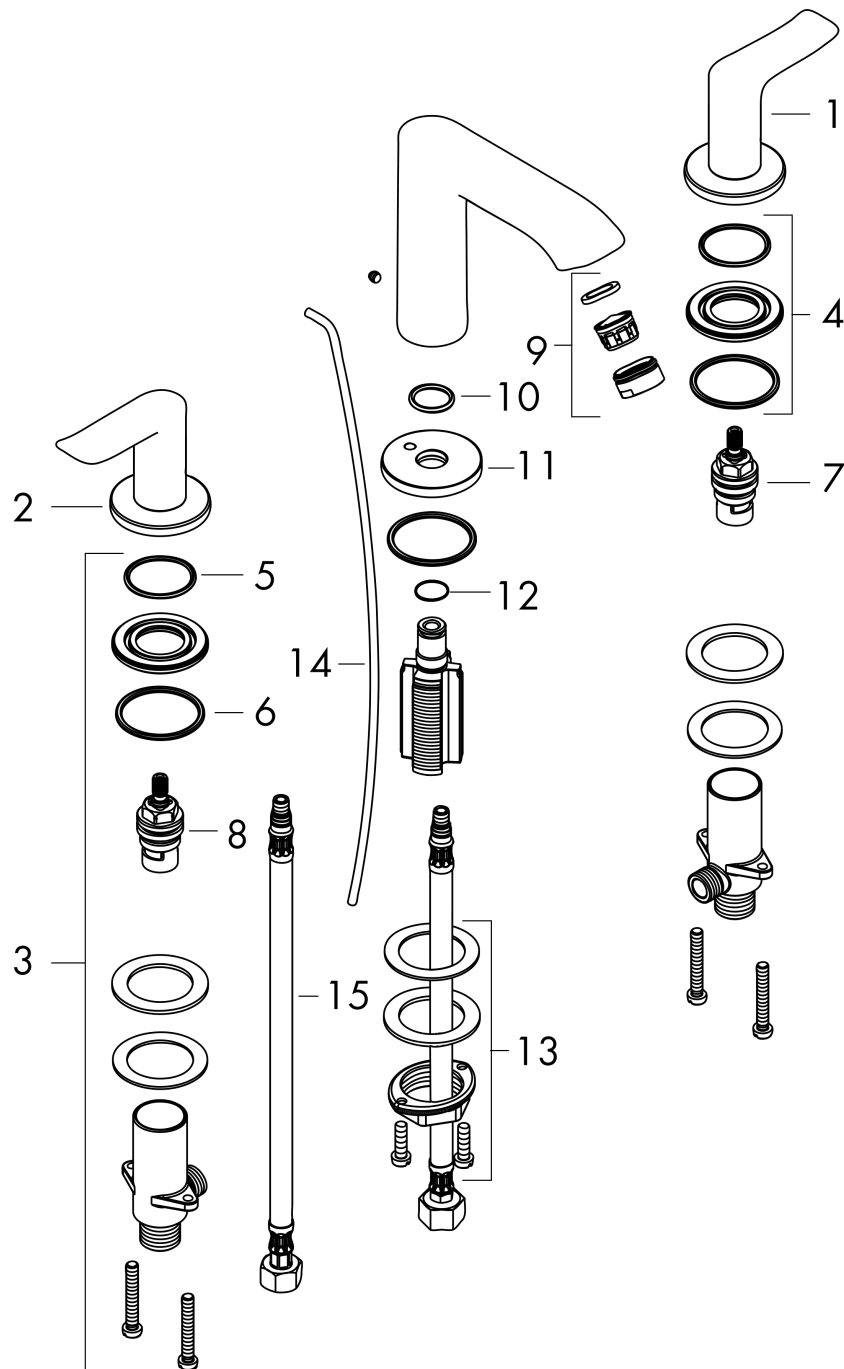

Metris

Widespread Faucet 100 with Pop-Up Drain, 0.5 GPM

Finishes : **brushed nickel** Part no. : **31124821**

Description

Features

- Aerated spray
- Flow: 0.5 GPM (1.9 L/Min)
- 90° ceramic valves
- Includes pop-up drain

Item details

List Price \$ 828.00

Technology

Compliance

Product image

Scale drawing

Metris
Widespread Faucet 100 with Pop-Up Drain, 0.5 GPM
 Finishes : **brushed nickel** Part no. : **31124821**

Exploded drawing

Year of production: >10/19

Metris

Widespread Faucet 100 with Pop-Up Drain, 0.5 GPM

Finishes : **brushed nickel** Part no. : **31124821**

Spare parts list

Year of production: >10/19

Pos.	Description	Part no.	Price	PU
1	handle for cold water	95523820	-	1
2	handle for hot water	95522820	-	1
3	stop valve cpl.	97357001	-	1
4	nut	92854000	-	1
5	O-Ring 32x2,5	96364000	-	1
6	O-ring 40x3	92634000	-	1
7	shut off unit left closing	94008000	-	1
8	shut off unit right closing	94009000	-	1
9	aerator M24x1 (1,9 l/min)	93502820	-	1
10	O-ring 18x2,5	98139000	-	1
11	escutcheon for spout	97505820	-	1
12	O-ring 11x2	98127000	-	1
13	fixing set (Ø 32)	13961000	-	1
14	pull rod	96657820	-	1
15	connection hose 18½" M8x0,75 3/8"	96321001	-	1
a	pop up waste	88509820	-	1
b	spout cpl.	95679820	-	1
c	lever collar	97548000	-	1
d	O-ring 7x1,5	98422000	-	1