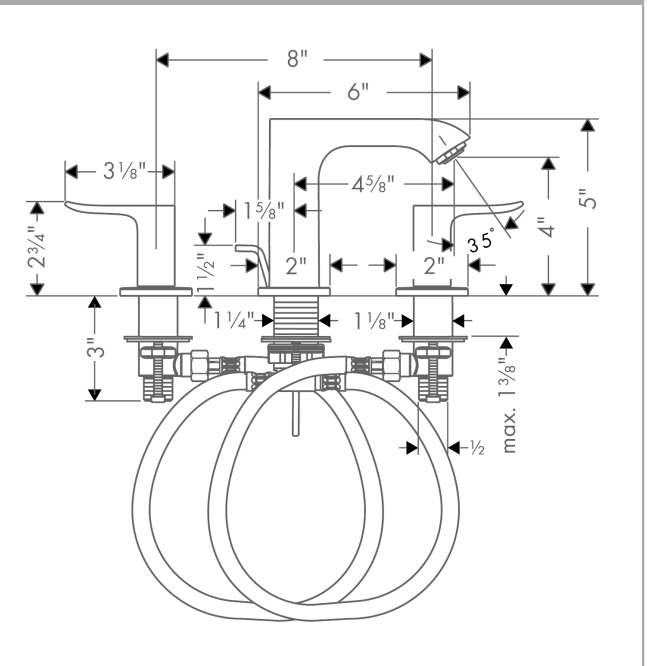

Metris

Widespread Faucet 100 with Pop-Up Drain, 0.5 GPM

Finishes : **brushed nickel** Part no. : **31124821**

Description

Features

- Aerated spray
- Flow: 0.5 GPM (1.9 L/Min)
- 90° ceramic valves
- Includes pop-up drain

Item details

List Price \$ 828.00

Technology

Compliance

Product image

Scale drawing

Metris
Widespread Faucet 100 with Pop-Up Drain, 0.5 GPM
 Finishes : **brushed nickel** Part no. : **31124821**

Exploded drawing

Year of production: >10/19

Metris

Widespread Faucet 100 with Pop-Up Drain, 0.5 GPM

Finishes : **brushed nickel** Part no. : **31124821**

Spare parts list

Year of production: >10/19

Pos.	Description	Part no.	Price	PU
1	handle for cold water	95523820	-	1
2	handle for hot water	95522820	-	1
3	stop valve cpl.	97357001	-	1
4	nut	92854000	-	1
5	O-Ring 32x2,5	96364000	-	1
6	O-ring 40x3	92634000	-	1
7	shut off unit left closing	94008000	-	1
8	shut off unit right closing	94009000	-	1
9	aerator M24x1 (1,9 l/min)	93502820	-	1
10	O-ring 18x2,5	98139000	-	1
11	escutcheon for spout	97505820	-	1
12	O-ring 11x2	98127000	-	1
13	fixing set (Ø 32)	13961000	-	1
14	pull rod	96657820	-	1
15	connection hose 18½" M8x0,75 3/8"	96321001	-	1
a	pop up waste	88509820	-	1
b	spout cpl.	95679820	-	1
c	lever collar	97548000	-	1
d	O-ring 7x1,5	98422000	-	1