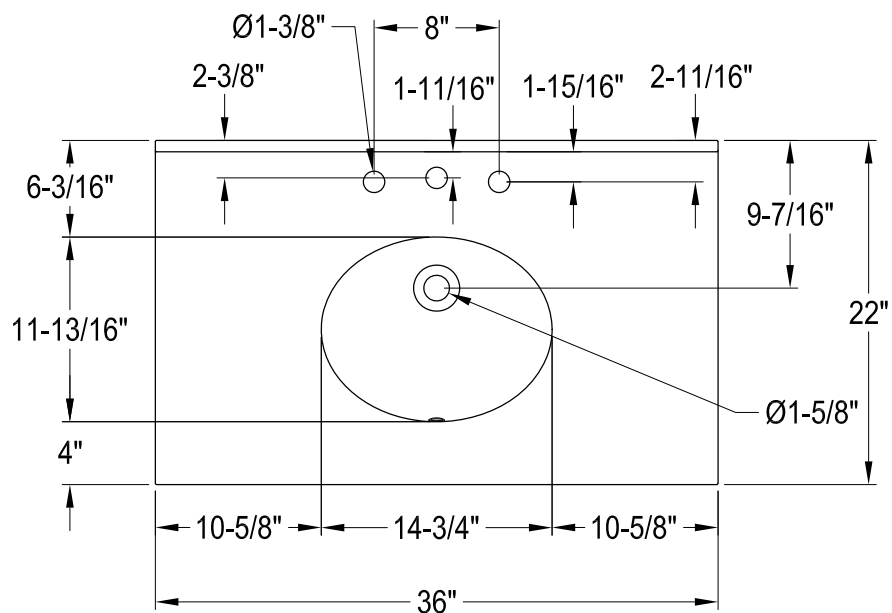

CKVPB3622M81,7

36" Console Sink with Brass Legs

CKVPB3622M87

Widespread Lavatory Faucet With Retail Pop-Up

CKVPB3622M81,7

Plumbing Sink Trim Kit with P-Trap

CKVPB3622M81,7

Brass Pop-Up with Overflow, 22 Gauge