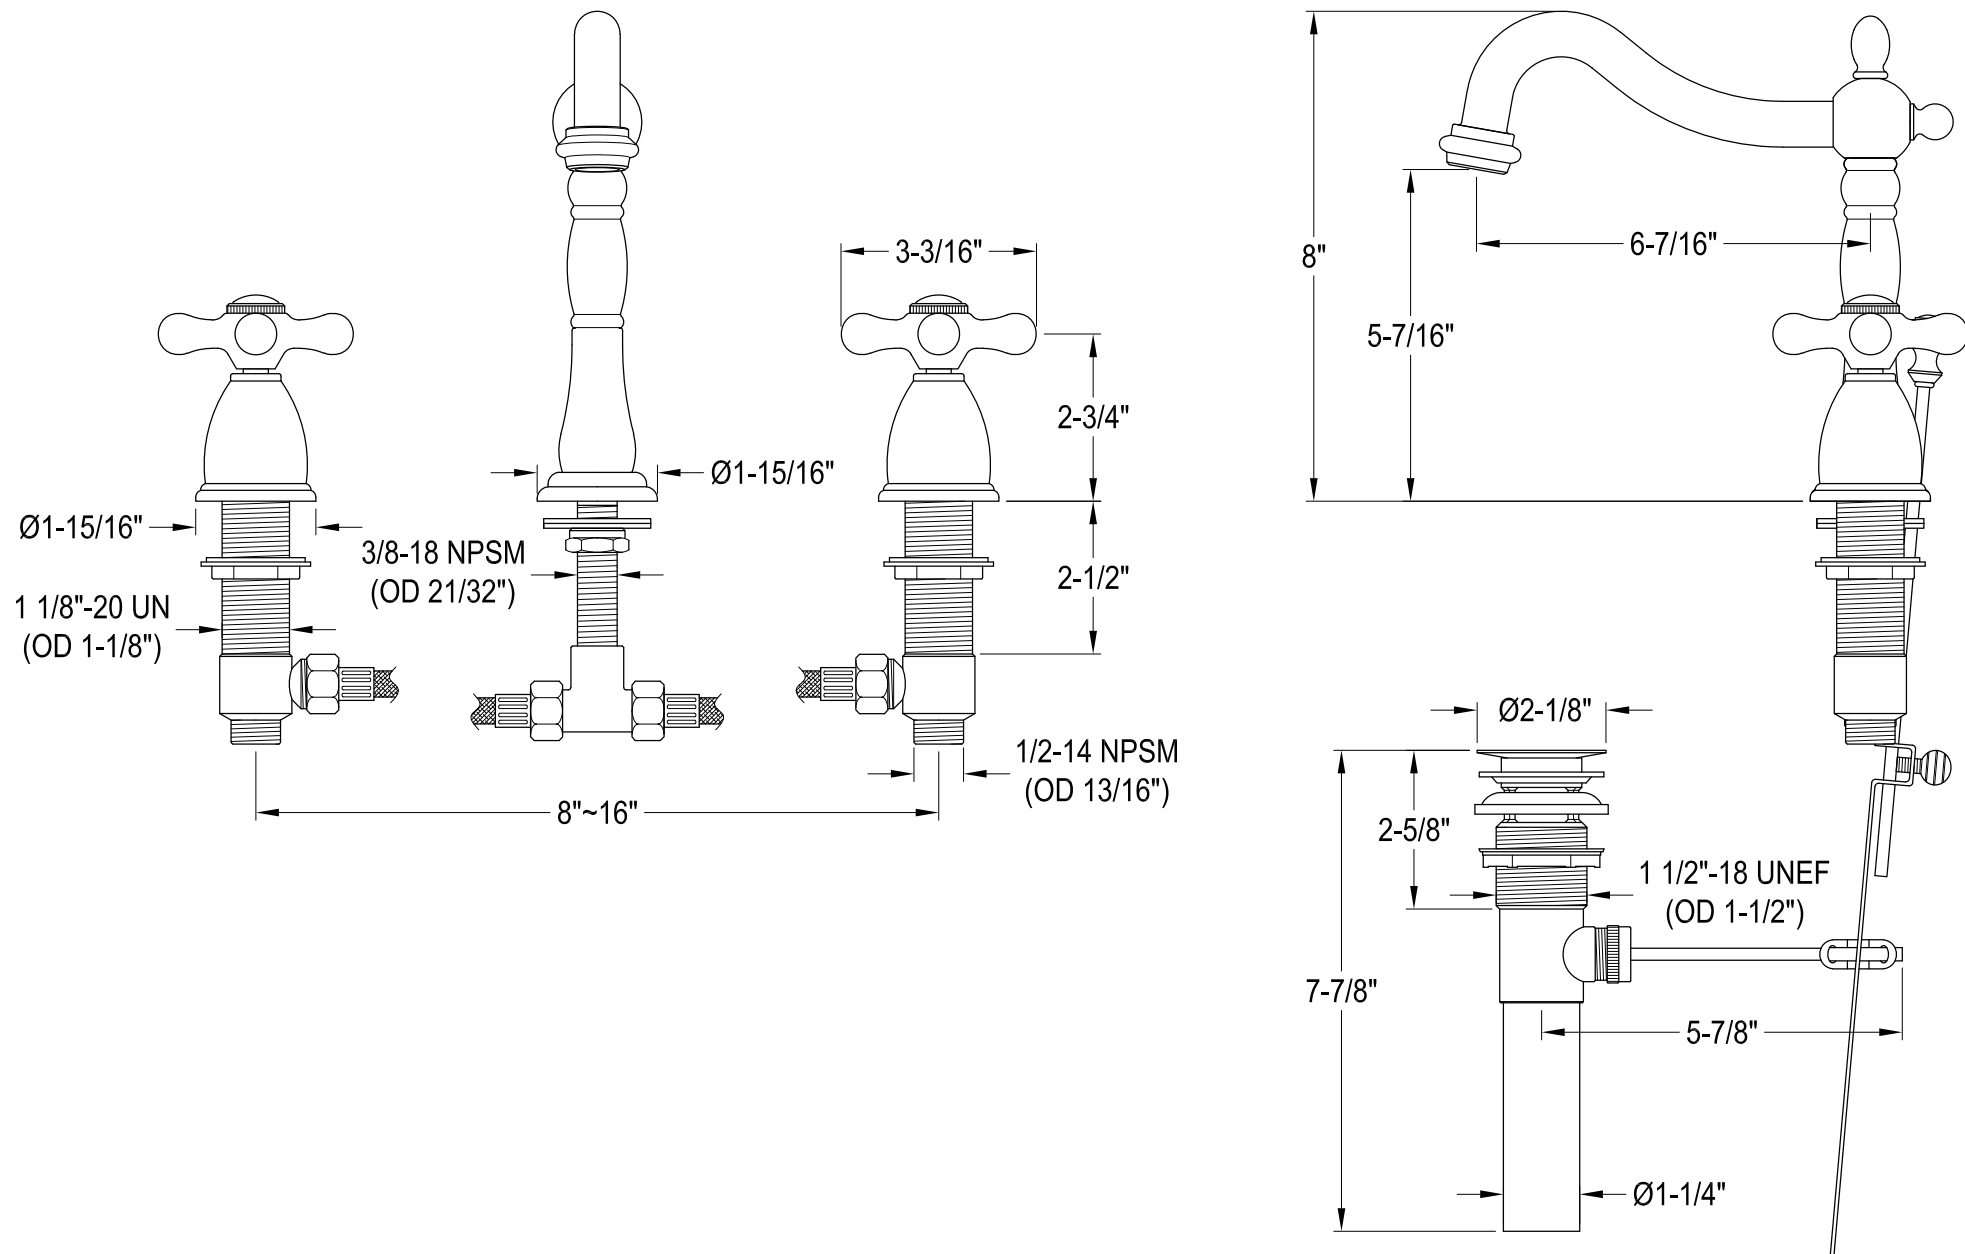

CKVPB3622M81,7

36" Console Sink with Brass Legs

CKVPB3622M87

Widespread Lavatory Faucet With Retail Pop-Up

CKVPB3622M81,7

Plumbing Sink Trim Kit with P-Trap

CKVPB3622M81,7

Brass Pop-Up with Overflow, 22 Gauge