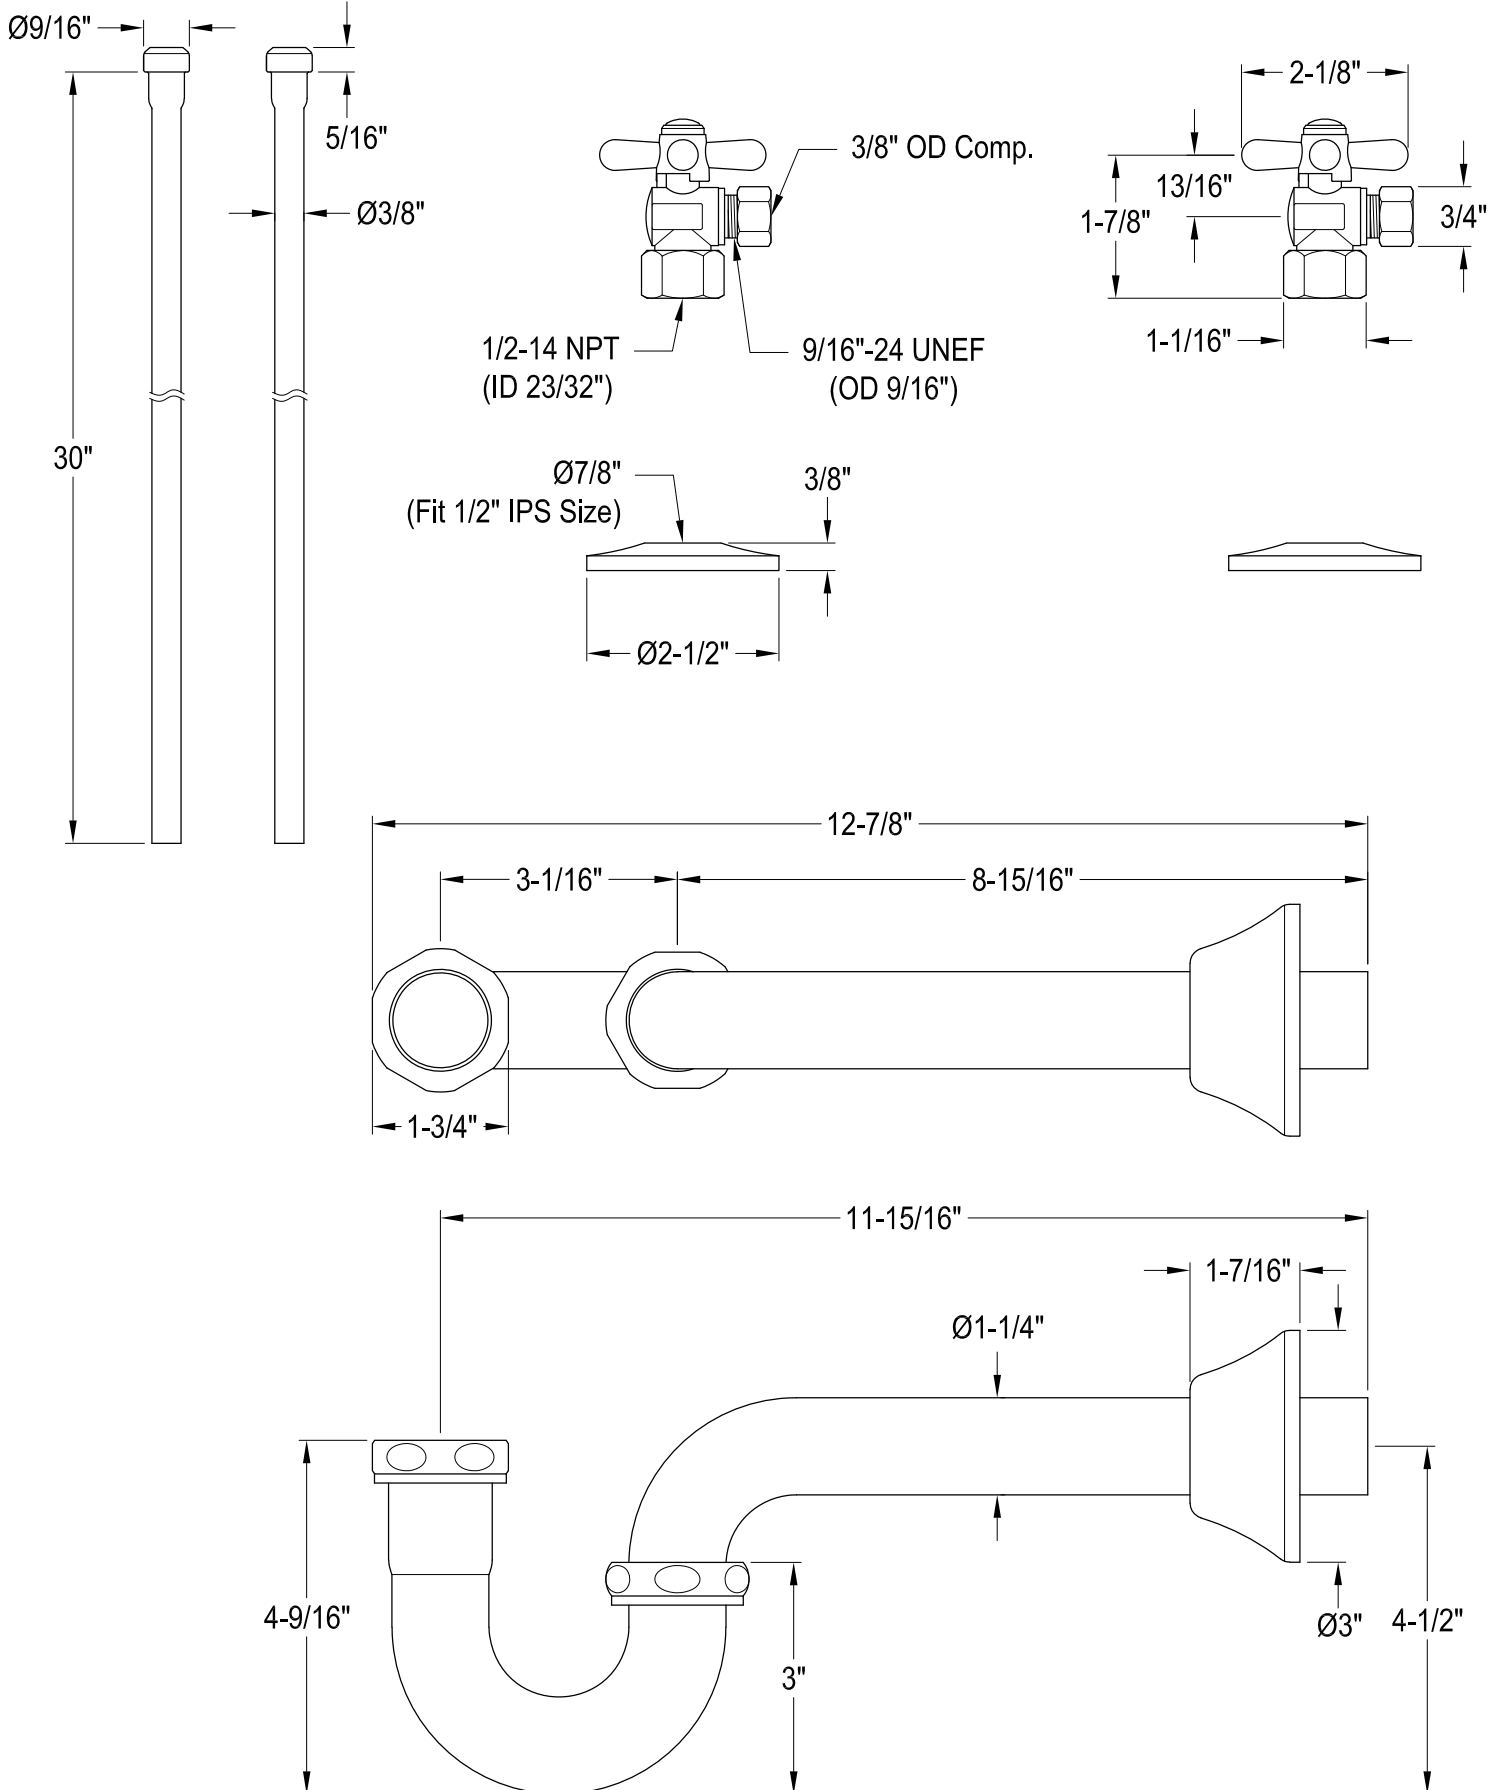

CKVPB3622M81,7

36" Console Sink with Brass Legs

CKVPB3622M87

Widespread Lavatory Faucet With Retail Pop-Up

CKVPB3622M81,7

Plumbing Sink Trim Kit with P-Trap

CKVPB3622M81,7

Brass Pop-Up with Overflow, 22 Gauge