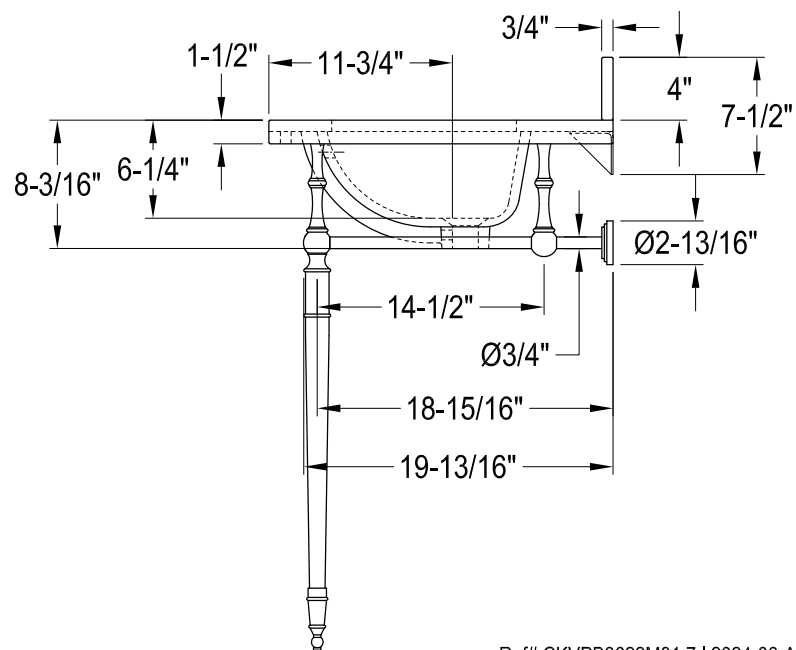

CKVPB3622M81,7

36" Console Sink with Brass Legs

CKVPB3622M87

Widespread Lavatory Faucet With Retail Pop-Up

CKVPB3622M81,7

Plumbing Sink Trim Kit with P-Trap

CKVPB3622M81,7

Brass Pop-Up with Overflow, 22 Gauge