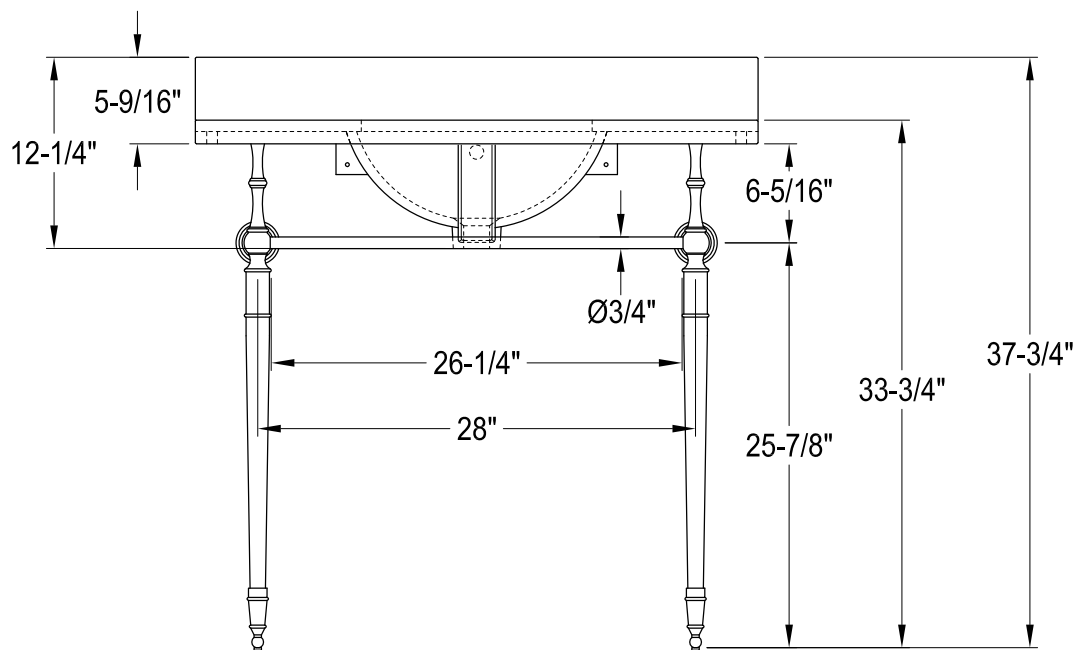

CKVPB3622M81,7

36" Console Sink with Brass Legs

CKVPB3622M87

Widespread Lavatory Faucet With Retail Pop-Up

CKVPB3622M81,7

Plumbing Sink Trim Kit with P-Trap

CKVPB3622M81,7

Brass Pop-Up with Overflow, 22 Gauge