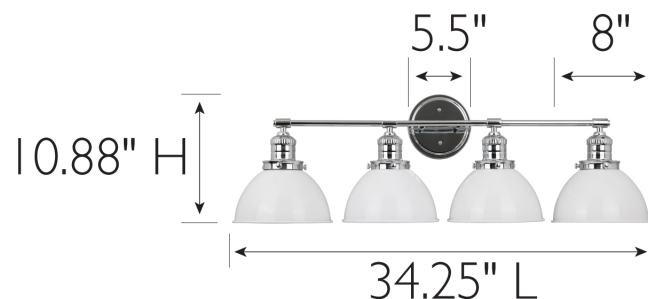

Savannah 4-Light Vanity Light

White and Polished Chrome

9" D

SPECIFICATIONS

MOUNTING:	Wall Mount	LED BRIGHTNESS (LUMENS):	N/A
SLOPED CEILING ADAPTABLE:	N/A	LED COLOR CORRELATED TEMPERATURE (CCT):	N/A
LAMP TYPE 1:	Maximum 60W Medium Base Bulb	LED COLOR RENDERING INDEX (CRI):	N/A
BULB INCLUDED:	No	LED EFFICACY:	N/A
WATTS PER BULB:	60W	LED AVERAGE RATED LIFE:	N/A
TOTAL WATTAGE:	240W	ENERGY EFFICIENT:	No
DIMMABLE:	Yes	LIGHTING AMPS:	2
MATERIAL CONSTRUCTION:	Steel	VOLTAGE:	120V
ASSEMBLED DIMENSIONS:	10.88" H x 34.25" L x 9" D		
WEIGHT:	6.17 lbs.		
BACKPLATE DIMENSIONS:	5.5" H x 5.5" W x 1" D		
CANOPY/PLATE DIMENSIONS:	N/A		
GLASS/SHADE DIMENSIONS:	4.75" H x 8" L x 8" D		
GLASS/SHADE MATERIAL:	Metal		
GLASS/SHADE TYPE:	Metal		
GLASS/SHADE COLOR:	White		