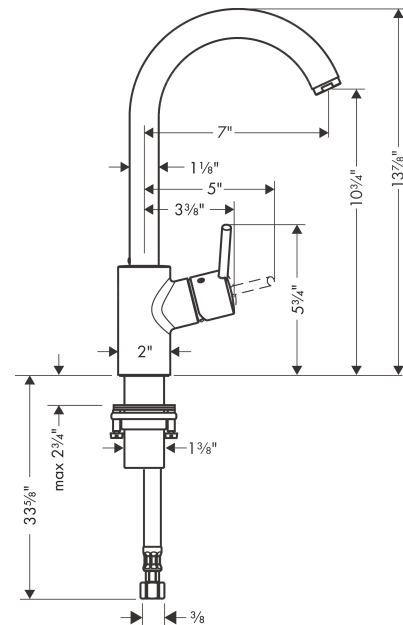

Talis S
Kitchen Faucet, 1-Spray, 1.5 GPM
 Finishes : **steel optic** Part no. : **04870800**

Description

Features

- Swivel range 150°
- Aerated spray
- Single-hole installation
- Flow: 1.5 GPM (5.7 L/Min)
- Ceramic cartridge
- 3/8" connections

Item details

List Price \$ 610.00

Technology

Compliance

Product image

Scale drawing

Talis S
Kitchen Faucet, 1-Spray, 1.5 GPM
 Finishes : **steel optic** Part no. : **04870800**

Exploded drawing

Year of production: >10/18

Talis S
Kitchen Faucet, 1-Spray, 1.5 GPM
 Finishes : **steel optic** Part no. : **04870800**

Spare parts list

Year of production: >10/18

Pos.	Description	Part no.	Price	PU
1	handle	95560800	-	1
2	screw cover	96338000	-	1
3	flange	95498800	-	1
4	nut	97209000	-	1
5	cartridge, assy	92730000	-	1
6	locking screw for handle	96059000	-	1
7	seal	95008000	-	1
8	sealing set	92646000	-	1
9	screw	97662000	-	1
10	axialring	97558000	-	1
11	fixing set (Ø 34)	95049000	-	1
12	connection hose 35½" M8x0,75 3/8"	96316001	-	1
13	aerator M24x1 (5 l/min)	88744800	-	1