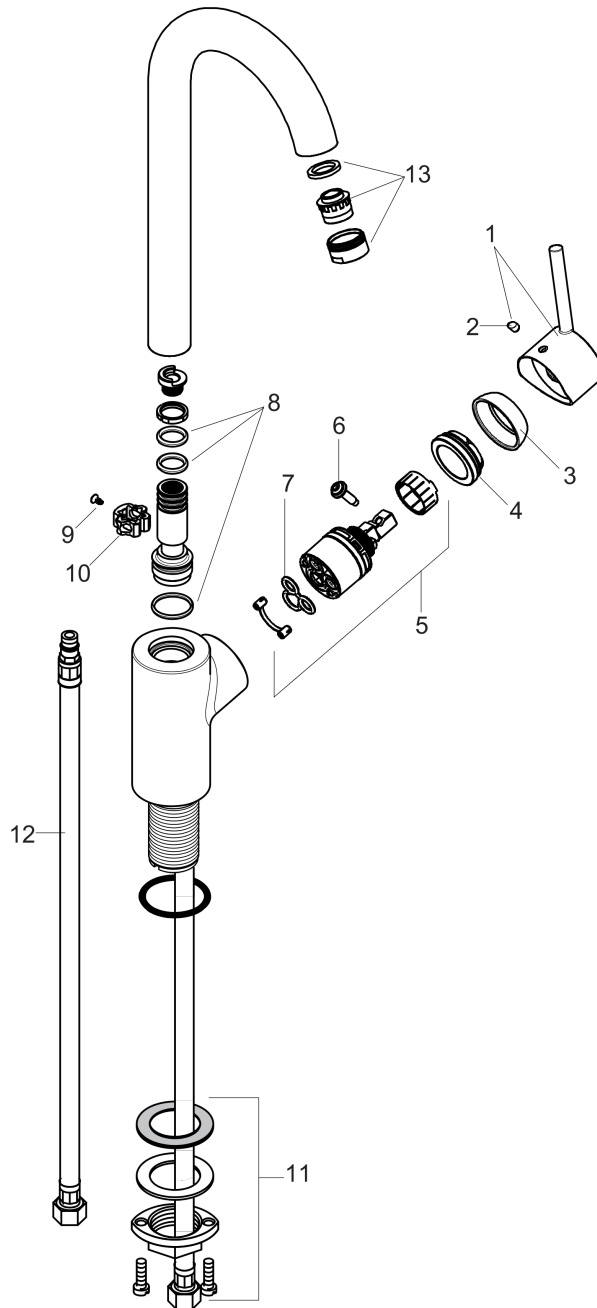

Talis S
Kitchen Faucet, 1-Spray, 1.5 GPM
 Finishes : **steel optic** Part no. : **04870800**

Description

Features

- Swivel range 150°
- Aerated spray
- Single-hole installation
- Flow: 1.5 GPM (5.7 L/Min)
- Ceramic cartridge
- 3/8" connections

Item details

List Price \$ 610.00

Technology

Compliance

Product image

Scale drawing

Talis S
Kitchen Faucet, 1-Spray, 1.5 GPM
 Finishes : **steel optic** Part no. : **04870800**

Exploded drawing

Year of production: >10/18

Talis S
Kitchen Faucet, 1-Spray, 1.5 GPM
 Finishes : **steel optic** Part no. : **04870800**

Spare parts list

Year of production: >10/18

Pos.	Description	Part no.	Price	PU
1	handle	95560800	-	1
2	screw cover	96338000	-	1
3	flange	95498800	-	1
4	nut	97209000	-	1
5	cartridge, assy	92730000	-	1
6	locking screw for handle	96059000	-	1
7	seal	95008000	-	1
8	sealing set	92646000	-	1
9	screw	97662000	-	1
10	axialring	97558000	-	1
11	fixing set (Ø 34)	95049000	-	1
12	connection hose 35½" M8x0,75 3/8"	96316001	-	1
13	aerator M24x1 (5 l/min)	88744800	-	1