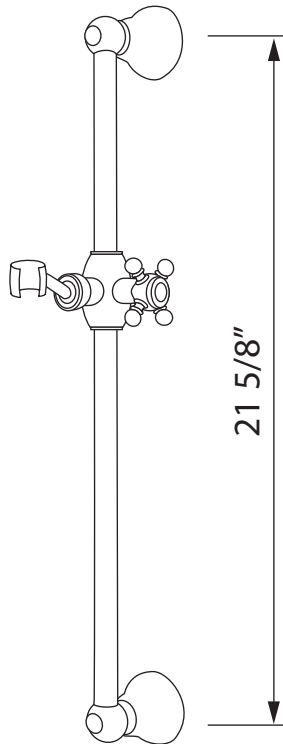

SPECIFICATIONS

DESCRIPTION

- Length can be cut down
- Porcelain cap on handle
- Ø 3/4" (19mm) slide bar

WARRANTY

- Most products or parts carry "Limited Warranties" against manufacturing defects. For US customers please visit houseofrohl.com/support and for Canadian customers please visit houseofrohl.ca/support for complete product and finish warranty.

MODEL: 1200

For warranty or additional information, contact:

U.S.A.
houseofrohl.com/support
1-800-777-9762

QUEBEC / MARITIMES / WESTERN CANADA
QUÉBEC / MARITIMES / OUEST CANADIEN
QUEBEC / MARITIMOS / CANADA OCCIDENTAL
houseofrohl.ca/support
1-866-473-8442

ONTARIO
houseofrohl.ca/support
1-800-287-5354