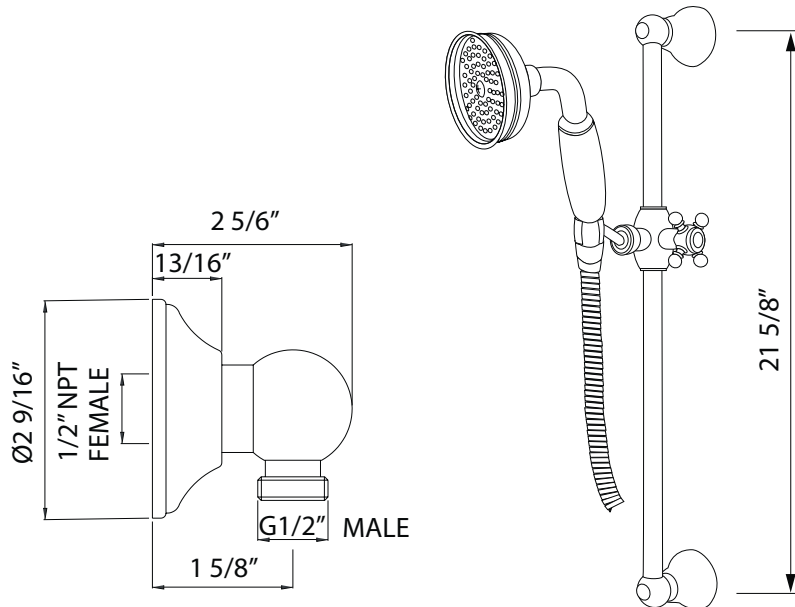

SPECIFICATIONS

DESCRIPTION

- White accent insert on 1300E cross handle and handshowers
- 1100/8E: single-function handshower
- 16295: 59" (150 cm) shower hose
- 1200: Ø 3/4" (19mm) slide bar

FLOW

- 1.8 GPM/6.7 LPM at 60 PSI (WaterSense and CEC compliant)

Handshower Set With 22" Slide Bar and Single Function Handshower

MODEL: 1300E

For warranty or additional information, contact:

U.S.A.
houseofrohl.com/support
 1-800-777-9762

QUEBEC / MARITIMES / WESTERN CANADA
 QUÉBEC / MARITIMOS / OUEST CANADIEN
 QUEBEC / MARITIMOS / CANADA OCCIDENTAL
houseofrohl.ca/support
 1-866-473-8442

ONTARIO
houseofrohl.ca/support
 1-800-287-5354

SPECIFICATIONS

DESCRIPTION

- Length can be cut down
- Porcelain cap on handle
- Ø 3/4" (19mm) slide bar

WARRANTY

- Most products or parts carry "Limited Warranties" against manufacturing defects. For US customers please visit houseofrohl.com/support and for Canadian customers please visit houseofrohl.ca/support for complete product and finish warranty.

ONTARIO
houseofrohl.ca/support
 1-800-287-5354

ESPECIFICACIONES

DESCRIPCIÓN

- Inserción de color blanco en los tiradores transversales y en las teleduchas 1300E.
- 1100/8E: Teleducha monofunción
- 16295: Manguera de ducha 150 cm (59")
- 1200: Barra Ø 19mm (3/4")