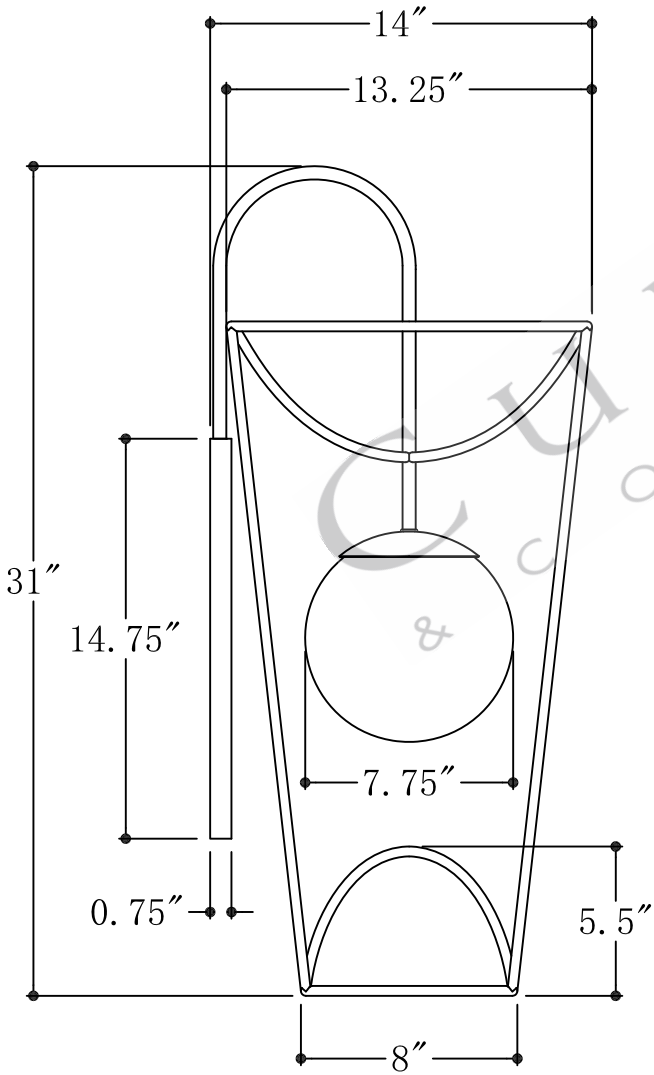

Back plate: 10.5" W x 0.75" D x 14.75"H

TOP VIEW

LEFT VIEW

FRONT VIEW