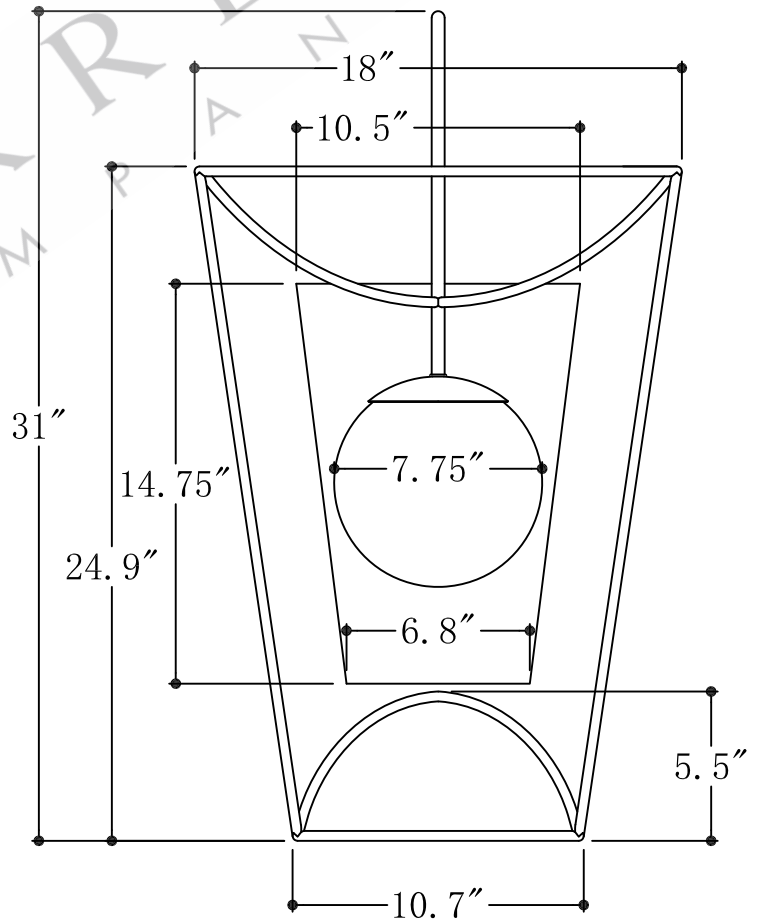

Back plate: 10.5" W x 0.75" D x 14.75"H

TOP VIEW

LEFT VIEW

FRONT VIEW