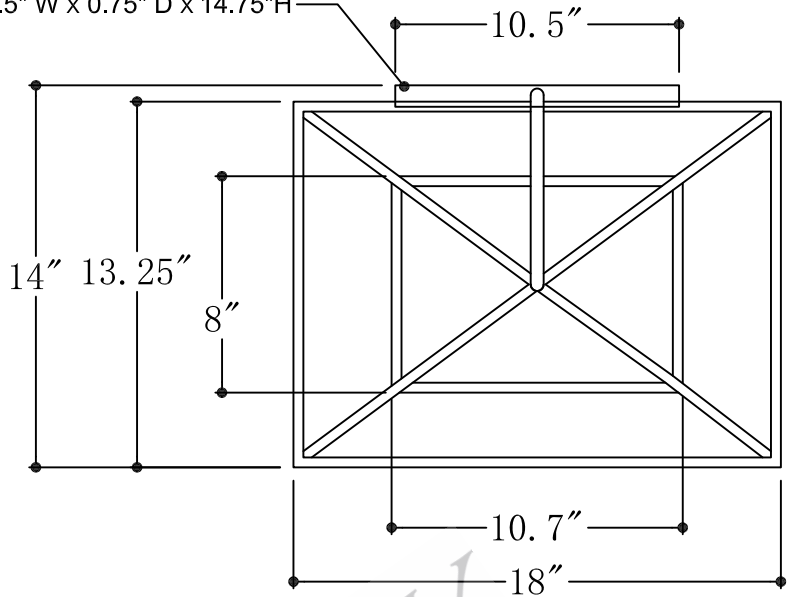

Back plate: 10.5" W x 0.75" D x 14.75"H

TOP VIEW

LEFT VIEW

FRONT VIEW