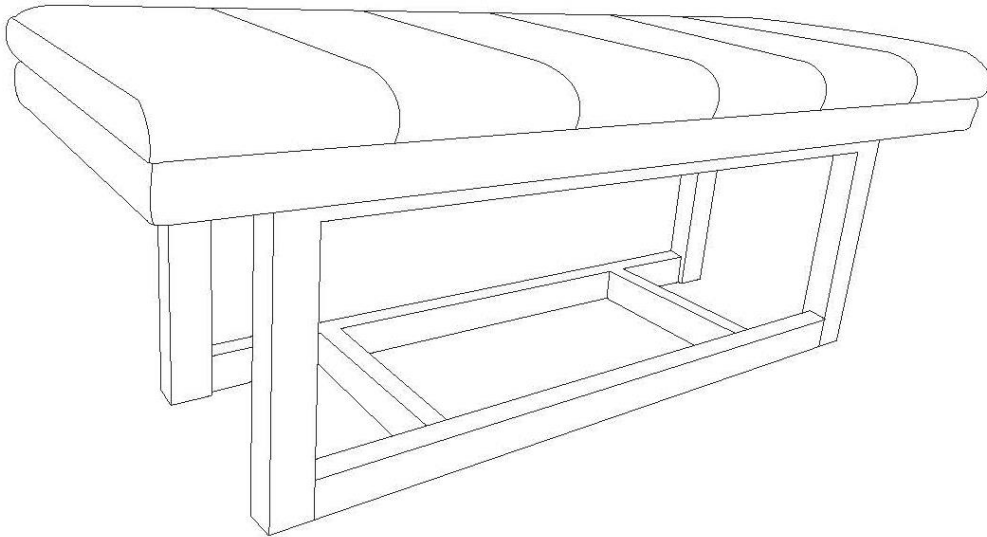

JENSON / HARLEY / LUCAS

OTTOMAN BENCH

MODEL # AXCOT-269-GR

Questions, problems, assembly help, missing parts?

No need to return the product, we will gladly help and ship your replacement parts free of charge