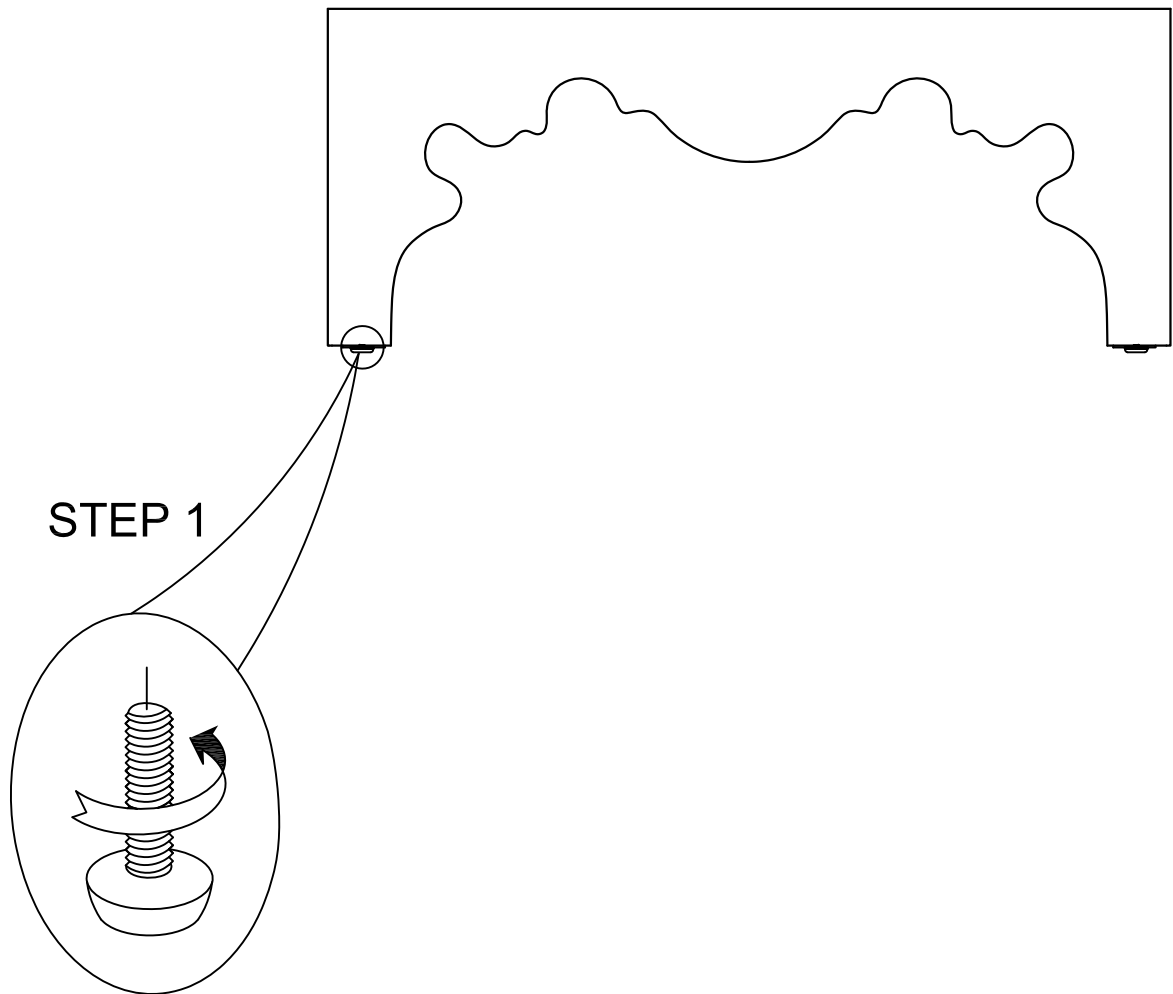

# ASSEMBLY INSTRUCTION

ITEM: 5750-80112-LTWD Flanders Square Cocktail

Thank you for purchasing this quality product. Be sure to unpack carefully looking for small parts which may have come loose during shipment.

Read all instruction and study the drawing carefully before starting the assembly process.

**Adjust Leveler if needed  
to level table on uneven  
floor.**