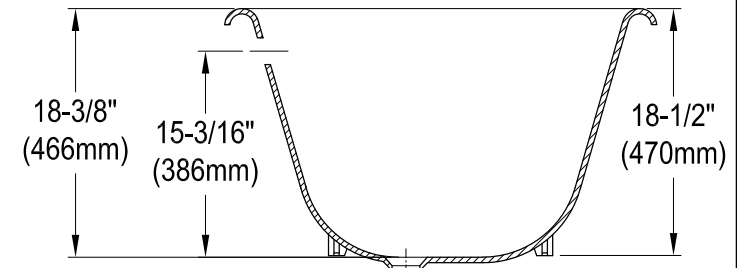

# VCT7DE7232NL0,1,2,5,8,W

72" Cast Iron Clawfoot Tub With 7" Faucet Drillings

M10 x 20 (4 pcs)

Section A-A