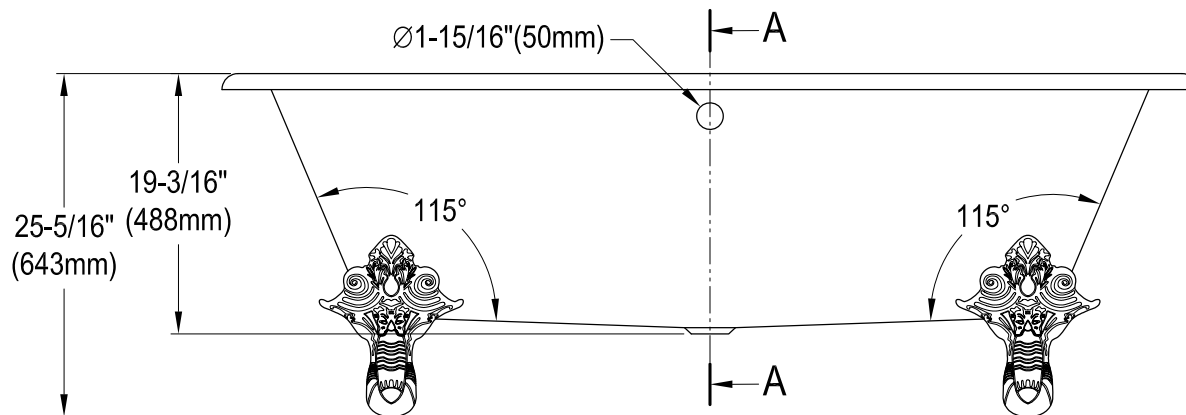

# VCT7DE7232NL0,1,2,5,8,W

72" Cast Iron Clawfoot Tub With 7" Faucet Drillings

M10 x 20 (4 pcs)

Section A-A