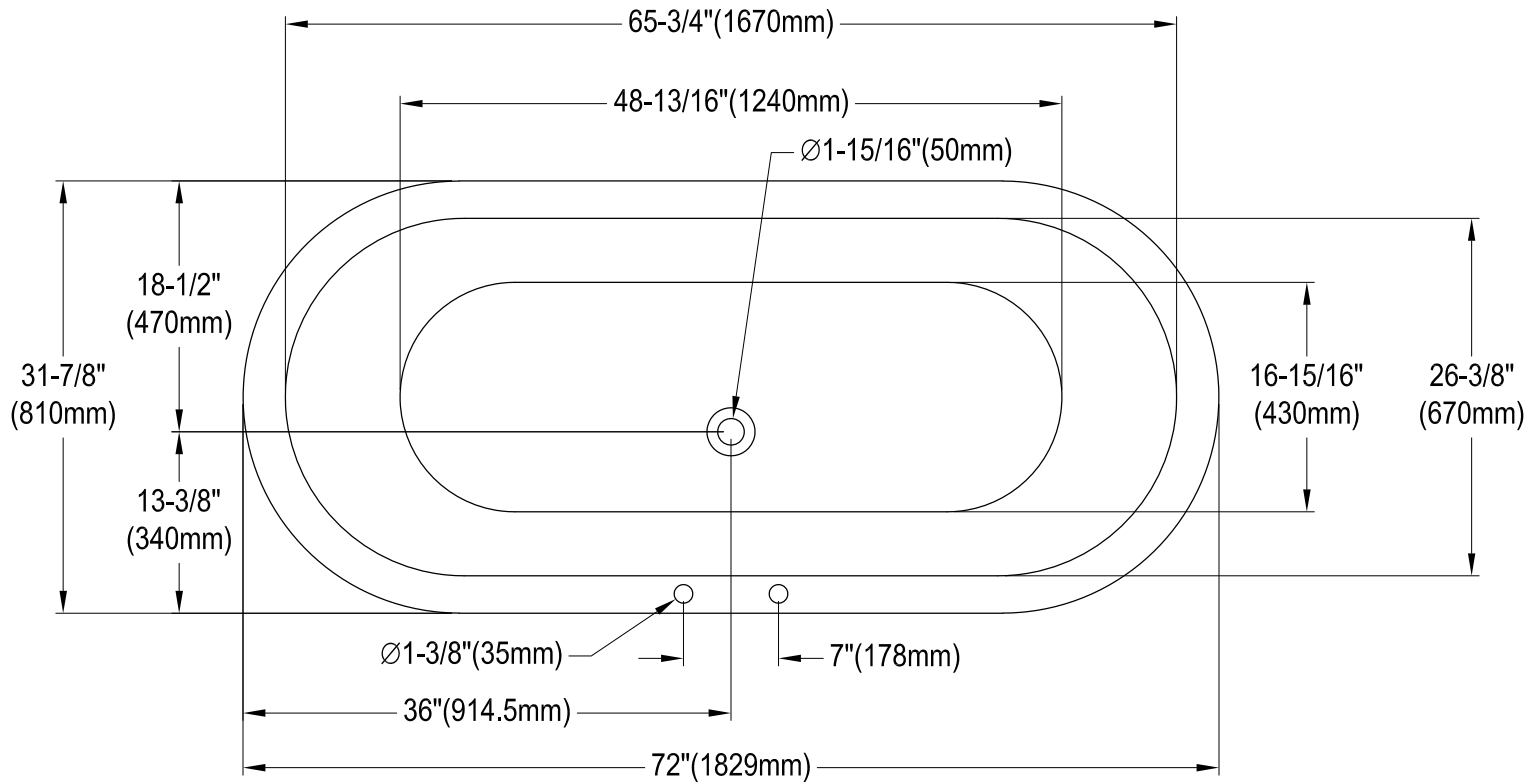

# VCT7DE7232NL0,1,2,5,8,W

72" Cast Iron Clawfoot Tub With 7" Faucet Drillings

M10 x 20 (4 pcs)

Section A-A