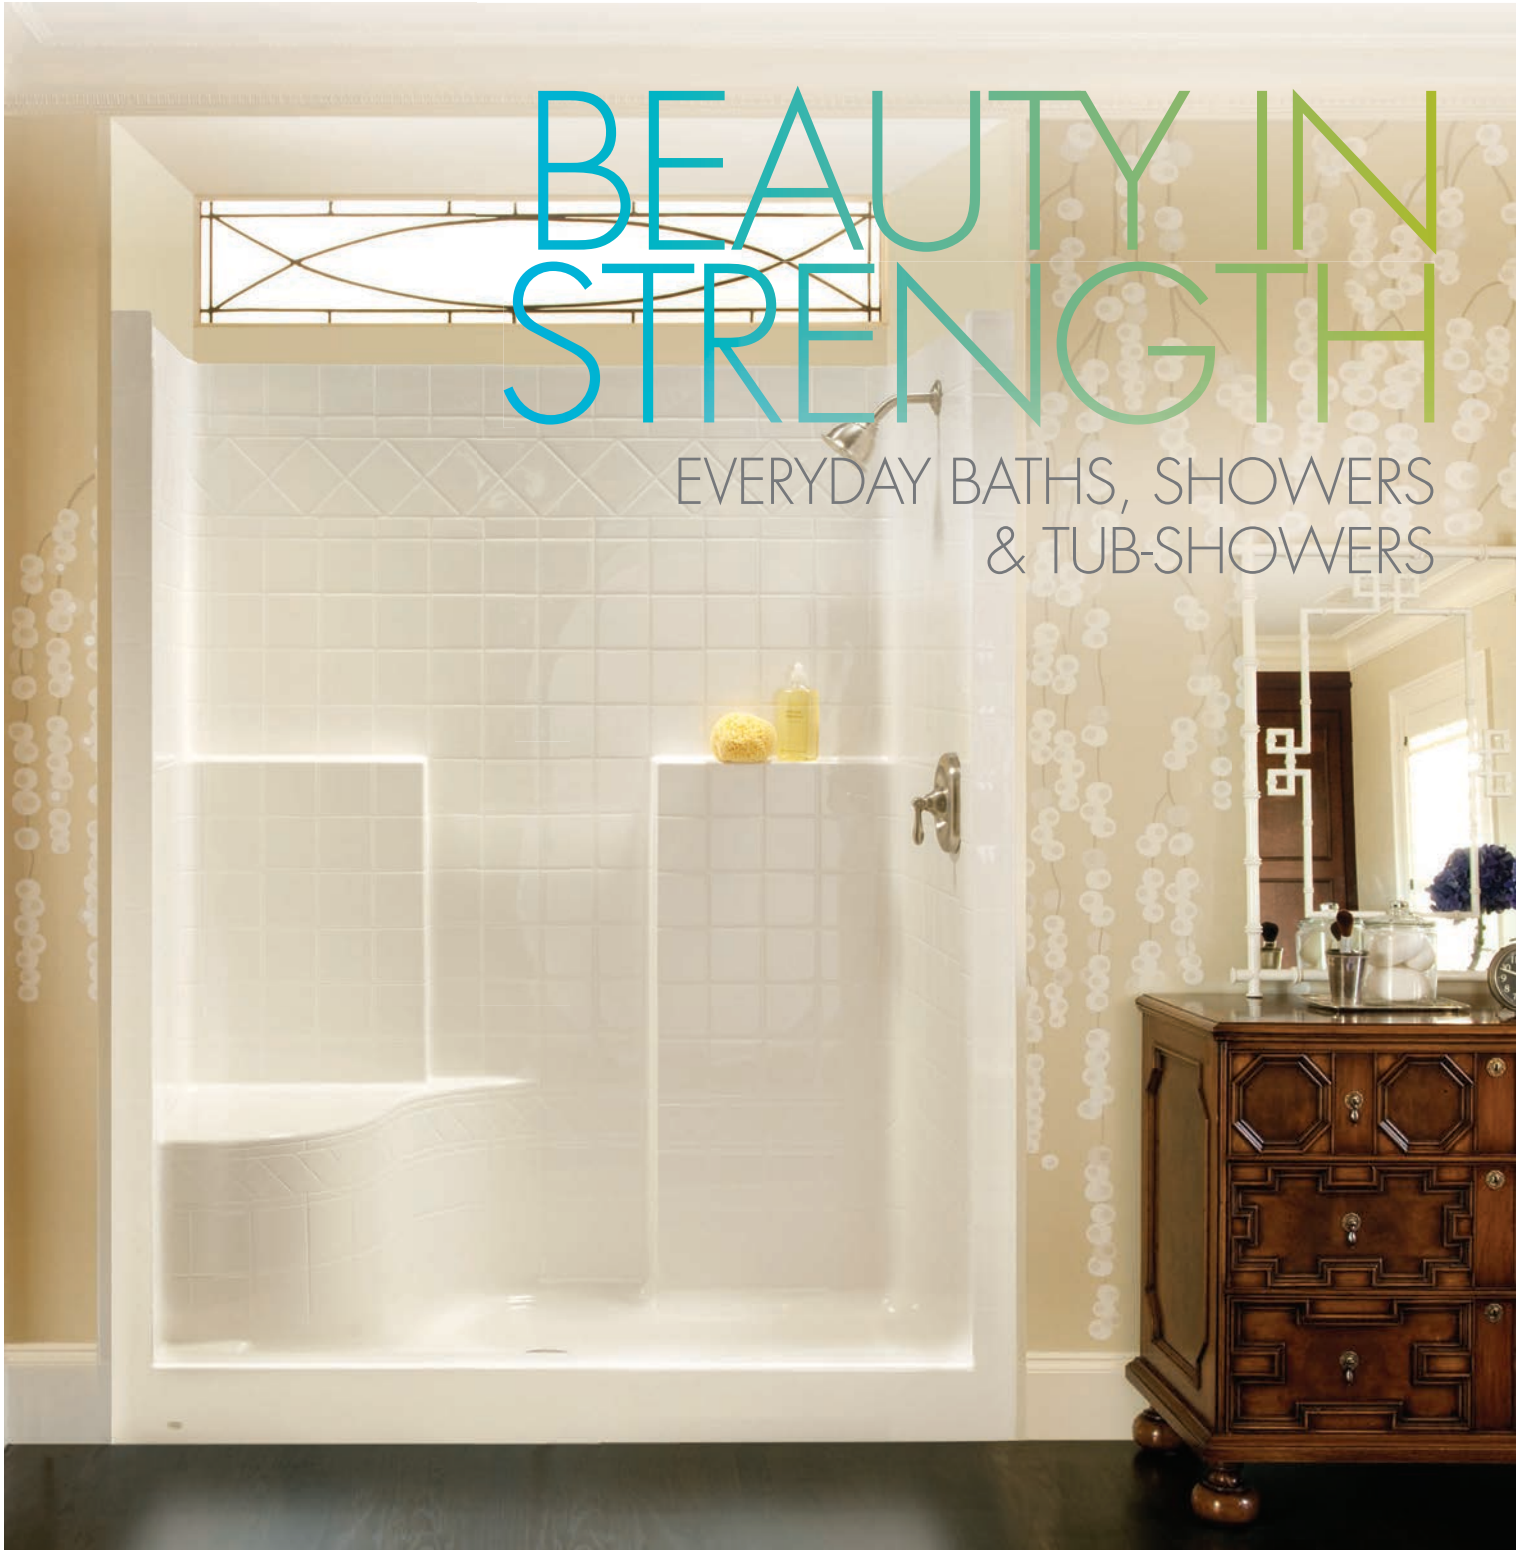

AQUATIC

The bath people

BEAUTY IN STRENGTH

EVERYDAY BATHS, SHOWERS
& TUB-SHOWERS

AQUATICBATH.COM

TUB-SHOWERS

2543CTG
54W x 29D x 72H
2543CTGM
54W x 29D x 76H

Textured Tile
~