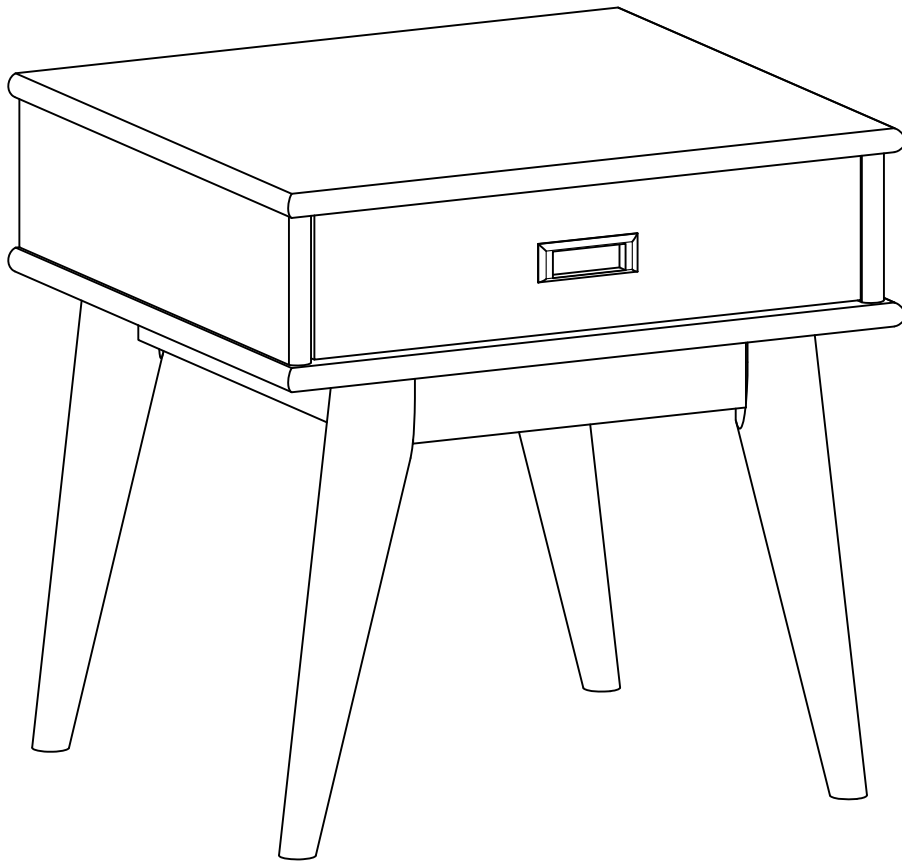

SIMPLI™
H O M E

Wynden Hall™
HOME DECOR
brooklyn + max™

DRAPER / BAXTER / TIERNEY

END TABLE

MODEL # 3AXCDRP-02

DO NOT RETURN

FOR REPLACEMENT PARTS OR OTHER INQUIRIES

PLEASE CONTACT US AT: