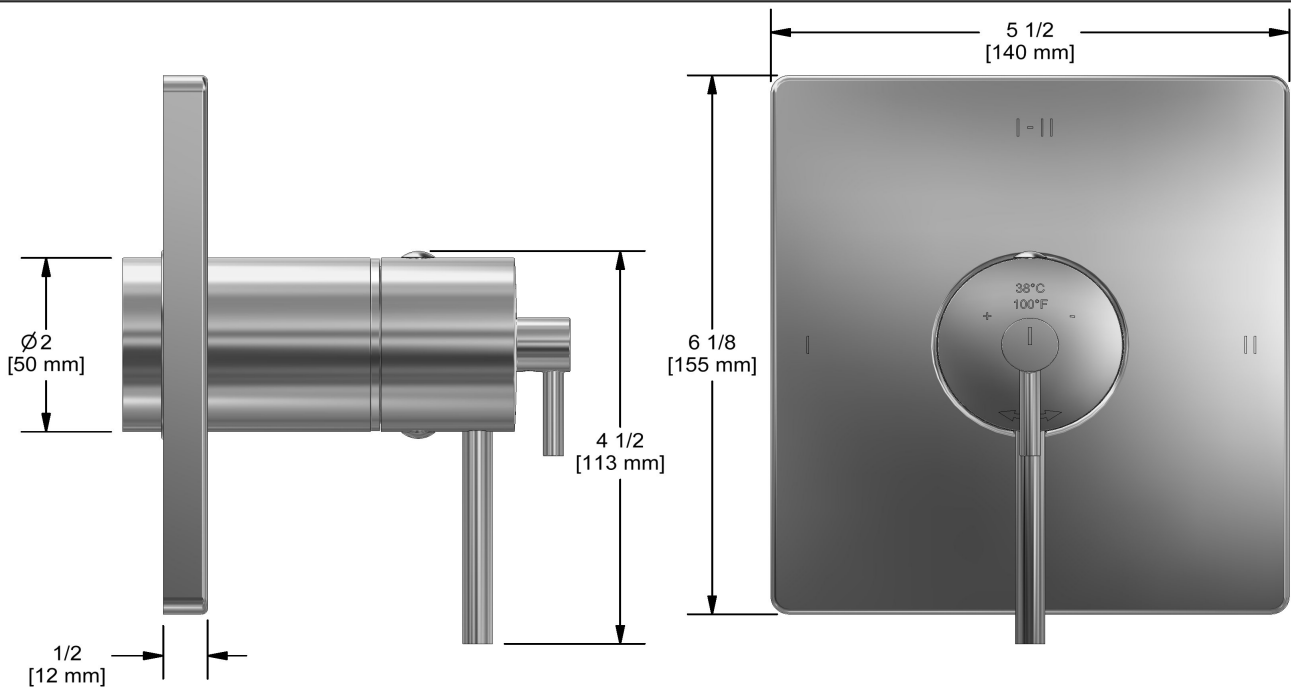

Sizes, models and finishes may differ from those presented.

Warranty

This **Riobel Inc.** product you have purchased carries a Limited Lifetime Warranty on the chrome, PVD finish, blacks and all working parts and is guaranteed from the initial purchase date against all manufacturing defects. All other finishes, including plastic components, are guaranteed for one year. All electric and/or electronic parts are covered by a 5-year limited warranty.

Customer Service

Ontario, West Canada : 888-287-5354 Quebec, Maritimes, United States : 866-473-8442