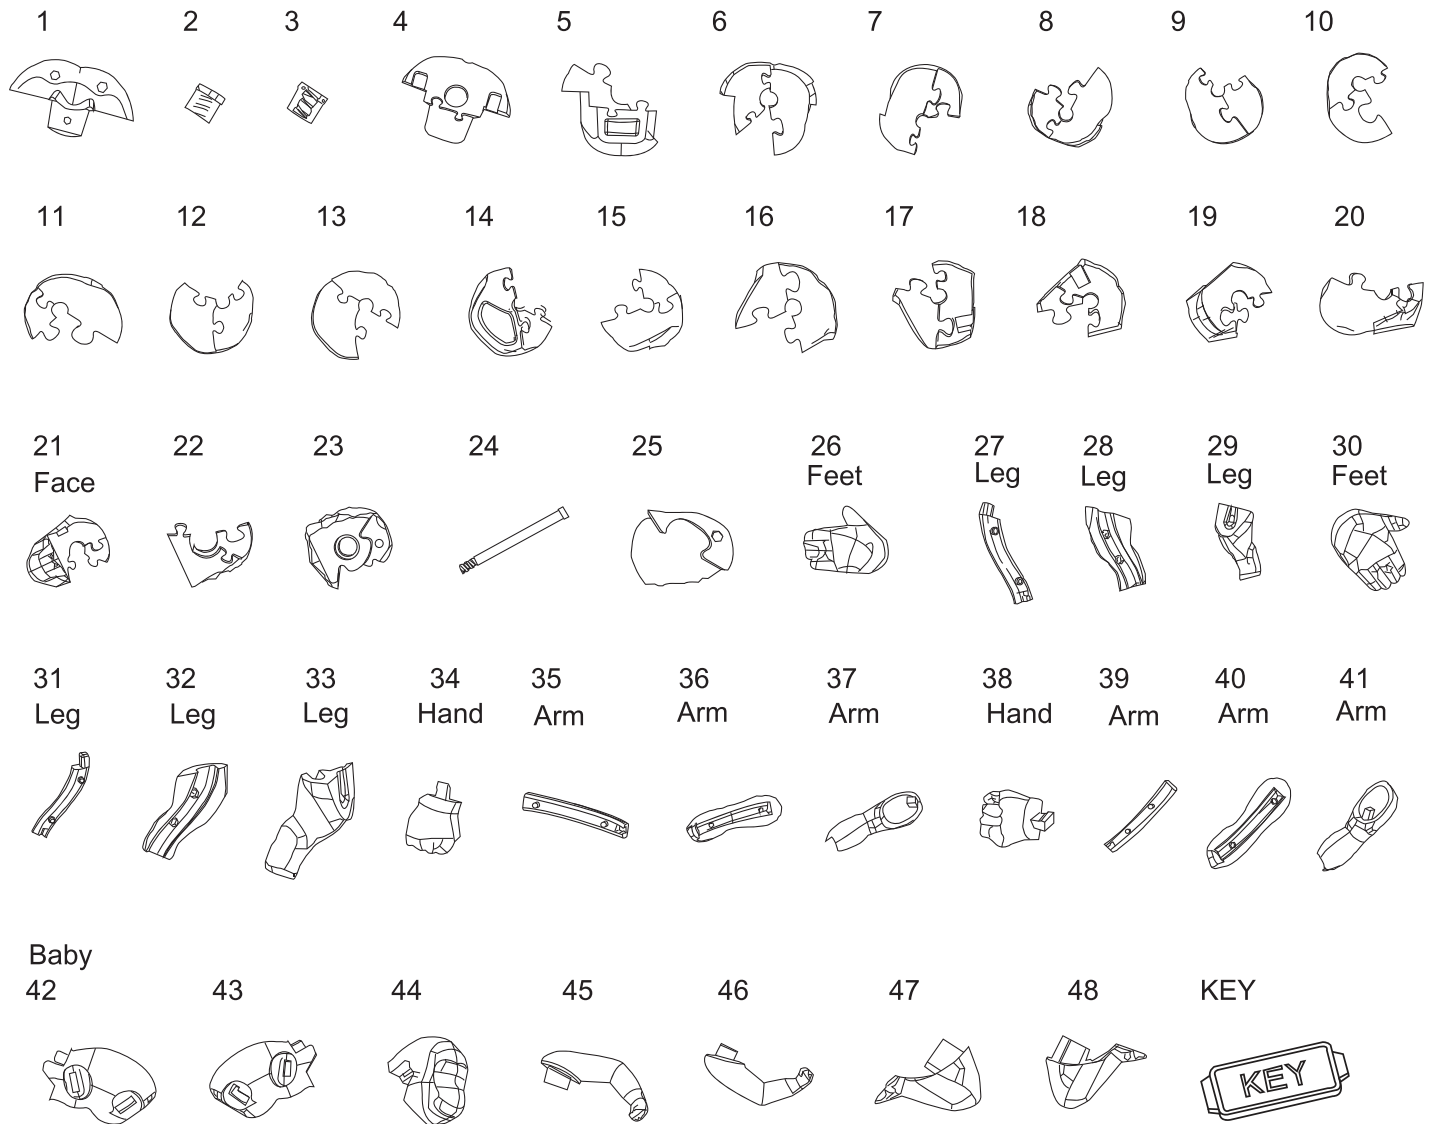

# ORIGINAL 3D CRYSTAL PUZZLES™

INSTRUCTIONS

item # 31224

AGES 12+

Do not lose any of the puzzle pieces.

Combine 2 small caps into one, insert to the 4th piece, then combine 1st and 4th piece together.

Combine the arm and legs before insert to the body.

Use the center poles to lock up all pieces tightly with the key enclosed.