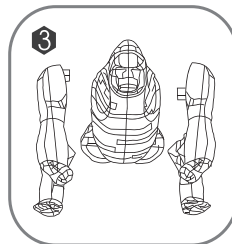

### INSTRUCTIONS

1. Please count and make sure all pieces are present before assembly.
2. The pole pieces are delicate. To prevent damage, do not use excessive force.
3. Assemble crystal puzzle by putting the puzzle pieces together in the order shown below.
4. Missing a piece? Email [consumer@ugames.com](mailto:consumer@ugames.com) or call (866)-853-8970 with the missing piece number.

Do not lose any of the puzzle pieces.

Combine 2 small caps into one, insert to the 4th piece, then combine 1st and 4th piece together.

Combine the arm and legs before insert to the body.

Use the center poles to lock up all pieces tightly with the key enclosed.