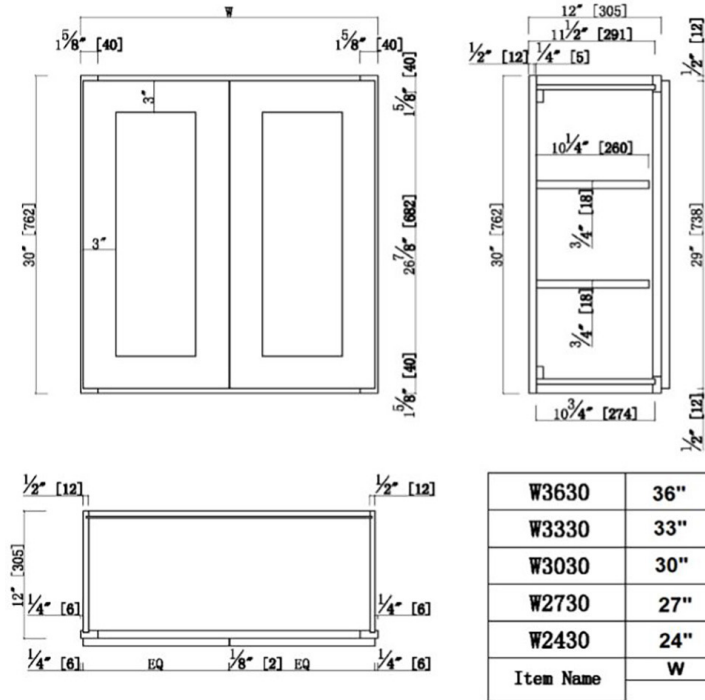

### Brookings Fully Assembled Shaker Tall Wall Kitchen Cabinet 24x30x12 White

## SPECIFICATIONS

<b>MATERIAL CONSTRUCTION:</b>	Wood
<b>WOOD SPECIES:</b>	Maple
<b>ASSEMBLED DIMENSIONS:</b>	30" H x 24" L x 12" D
<b>ASSEMBLED WEIGHT:</b>	49 lbs.
<b>KITCHEN CABINET TYPE:</b>	Wall
<b>MOUNTING TYPE:</b>	Wall Mount
<b>CONSTRUCTION TYPE:</b>	Face Frame
<b>HINGE STYLE:</b>	Soft Close
<b>DOOR STYLE:</b>	2 HDF shaker doors
<b>NUMBER OF DRAWERS:</b>	0
<b>DRAWER DIMENSIONS 1:</b>	N/A
<b>DRAWER DIMENSIONS 2:</b>	N/A
<b>DRAWER DIMENSIONS 3:</b>	N/A
<b>DWR BOX MATERIAL:</b>	N/A
<b>DWR CONSTRUCTION:</b>	N/A
<b>DWR GLIDE:</b>	
<b>FAKE DWR QTY:</b>	0
<b>FAKE DWR LOCATION:</b>	N/A

<b>NUMBER OF SHELVES:</b>	2
<b>SHELF STYLE:</b>	Flat
<b>ADJUSTIBLE SHELVES:</b>	Yes
<b>SHELF ADJUSTIBILITY INCREMENTS:</b>	2.5"
<b>SHELF DIMENSIONS:</b>	22.5" W x 10.25" D
<b>SHELF THICKNESS:</b>	0.75"
<b>SHELF MATERIAL:</b>	Plywood
<b>FACE FRAME MATERIAL:</b>	Solid Maple
<b>SIDES MATERIAL:</b>	Plywood
<b>BOTTOM MATERIAL:</b>	Plywood
<b>BACK PANEL MATERIAL:</b>	Plywood
<b>BACK BRACE MATERIAL:</b>	Wood
<b>TOE KICK INSET WIDTH:</b>	N/A