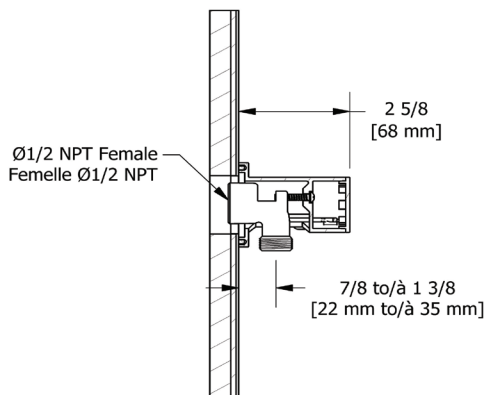

For warranty or additional information, contact:

U.S.A.
houseofrohl.com/support
1-800-777-9762

QUEBEC / MARITIMES / WESTERN CANADA
QUÉBEC / MARITIMES / OUEST CANADIEN
QUEBEC / MARITIMOS / CANADA OCCIDENTAL
houseofrohl.ca/support
1-866-473-8442

ONTARIO
houseofrohl.ca/support
1-800-287-5354