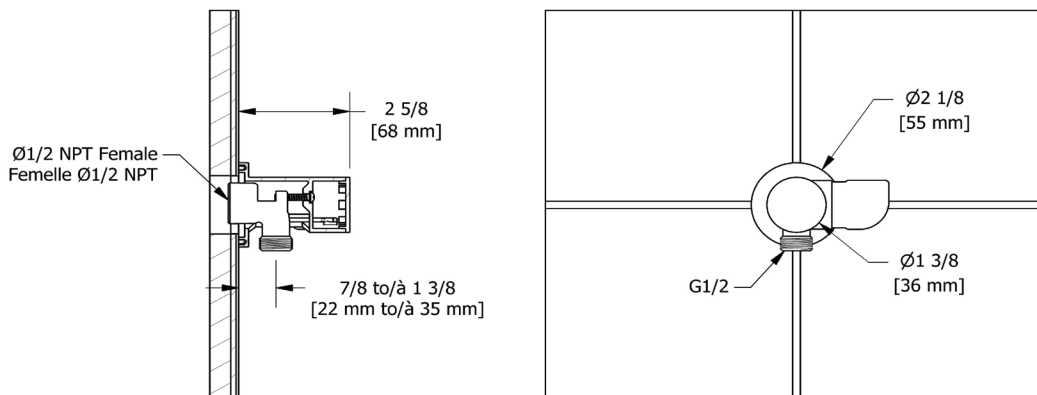

For warranty or additional information, contact:

U.S.A.
houseofrohl.com/support
1-800-777-9762

QUEBEC / MARITIMES / WESTERN CANADA
QUÉBEC / MARITIMES / OUEST CANADIEN
QUEBEC / MARITIMOS / CANADA OCCIDENTAL
houseofrohl.ca/support
1-866-473-8442

ONTARIO
houseofrohl.ca/support
1-800-287-5354