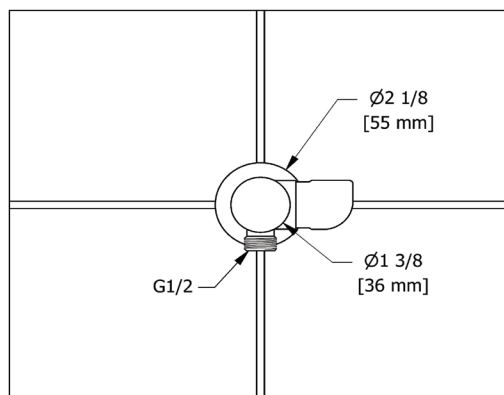

For warranty or additional information, contact:

U.S.A.
houseofrohl.com/support
1-800-777-9762

QUEBEC / MARITIMES / WESTERN CANADA
QUÉBEC / MARITIMES / OUEST CANADIEN
QUEBEC / MARITIMOS / CANADA OCCIDENTAL
houseofrohl.ca/support
1-866-473-8442

ONTARIO
houseofrohl.ca/support
1-800-287-5354