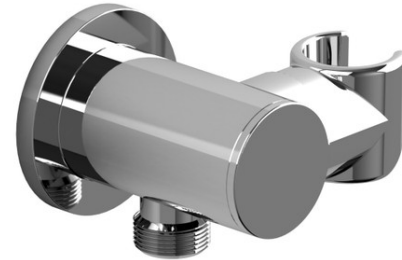

SPECIFICATIONS

DESCRIPTION

- 1/2" outlet male; 1/2" inlet female NPT
- Adjustable

WARRANTY

- Most products or parts carry "Limited Warranties" against manufacturing defects. For US customers please visit houseofrohl.com/support and for Canadian customers please visit houseofrohl.ca/support for complete product and finish warranty.

Handshower Outlet With Holder

MODEL: 4950