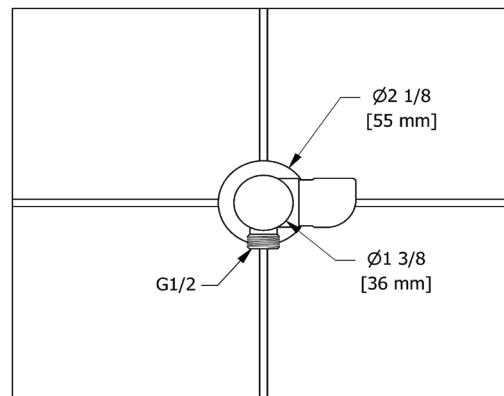

For warranty or additional information, contact:

U.S.A.
houseofrohl.com/support
1-800-777-9762

QUEBEC / MARITIMES / WESTERN CANADA
QUÉBEC / MARITIMES / OUEST CANADIEN
QUEBEC / MARITIMOS / CANADA OCCIDENTAL
houseofrohl.ca/support
1-866-473-8442

ONTARIO
houseofrohl.ca/support
1-800-287-5354