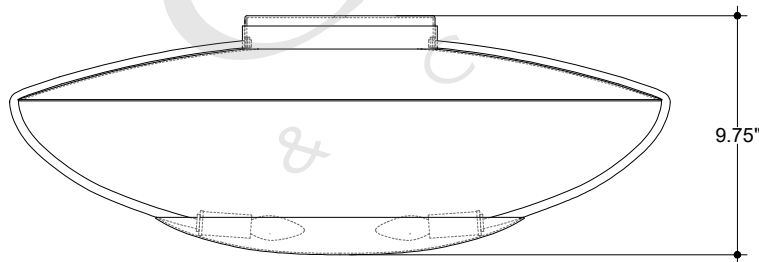

27.75" DIA. BODY

8.25" DIA. CANOPY

UNIVERSAL
BACKPLATE
(3.00" H x 4.00" W)

TOP VIEW

CANOPY DETAIL

FRONT VIEW

SIDE VIEW

9999-0049