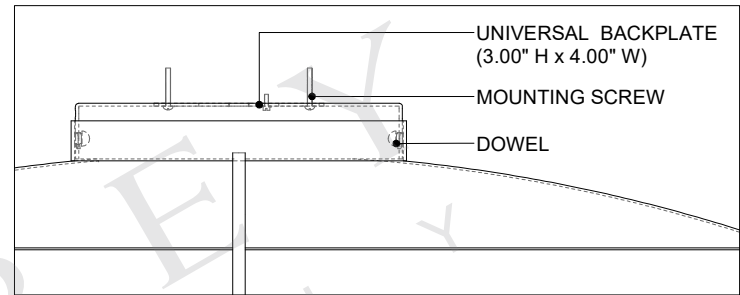

27.75" DIA. BODY

8.25" DIA. CANOPY

UNIVERSAL
BACKPLATE
(3.00" H x 4.00" W)

TOP VIEW

CANOPY DETAIL

FRONT VIEW

SIDE VIEW

9999-0049