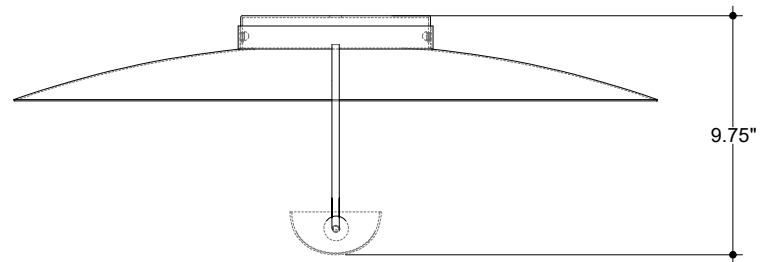

27.75" DIA. BODY

8.25" DIA. CANOPY

UNIVERSAL
BACKPLATE
(3.00" H x 4.00" W)

TOP VIEW

CANOPY DETAIL

FRONT VIEW

SIDE VIEW

9999-0049