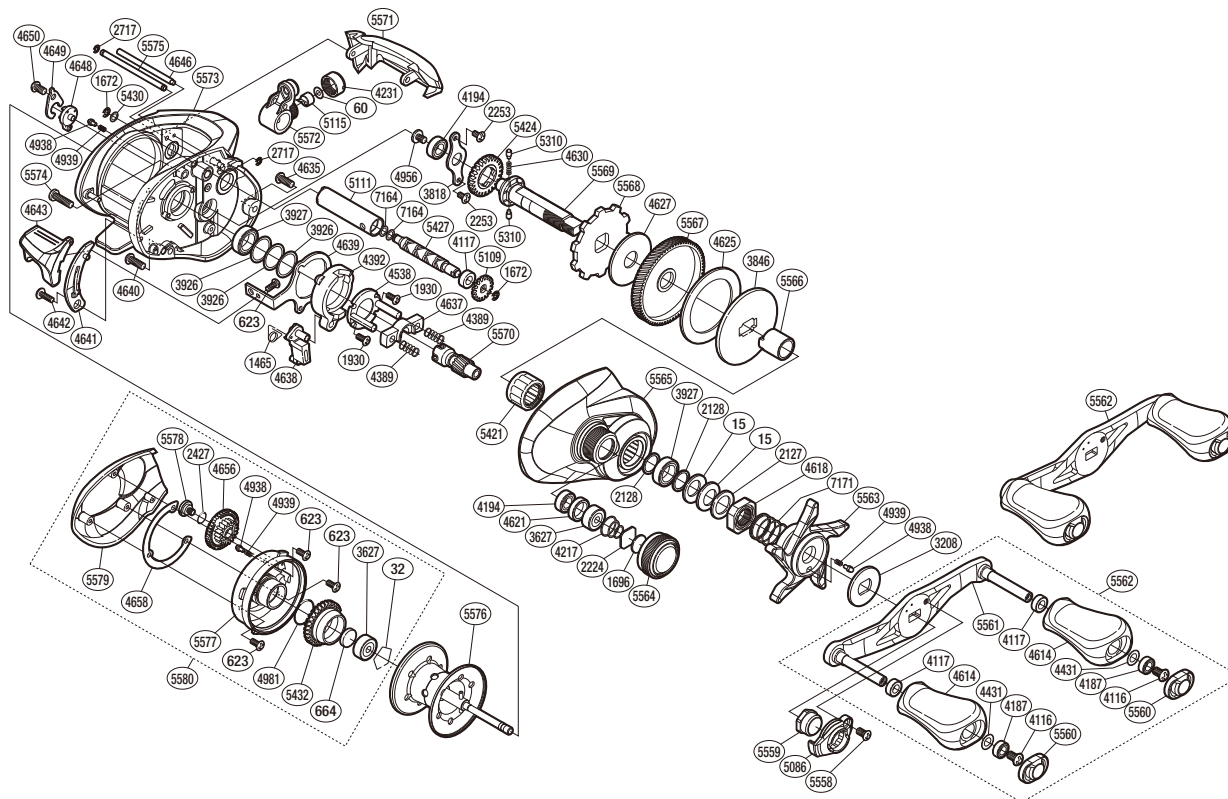

## CH MGL-150

(51RH29B150X)

#	Part No.	Description	#	Part No.	Description	#	Part No.	Description
0015	10D60	Drag Spring Washer	4614	10329	Handle Knob	5427	10TPQ	Worm Shaft
0032	10GEW	Bearing Retainer	4618	10A0T	Star Drag Nut	5430	10GA0	Washer
0060	10CFW	Spacer	4621	10EYR	Bearing Spacer	5432	101S2	Brake Pipe Gear
0623	103C0	Screw	4625	106XT	Drag Washer	5558	10R1Q	Screw
0664	1057S	Spacer B	4627	10CHE	Drag Washer	5559	10TPF	Handle Nut
1465	10N1Z	Clutch Pawl Spring	4630	10JDX	Idle Gear Spring	5560	10FMM	Handle Knob Seal
1672	105NC	E Lock	4635	103DE	Screw	5561	10QW3	Handle Shank Assembly
1696	1089H	Cast Control Spacer	4637	1046T	Yoke	5562	101XY	Handle Assembly
1930	103NH	Screw	4638	105ZU	Clutch Pawl	5563	1021N	Star Drag
2127	10J1N	Star Drag Spacer	4639	10QGF	Clutch Plate	5564	10223	Cast Control Cap
2128	105PW	Bearing Washer	4640	103KP	Screw	5565	10TTK	Right Side Plate
2224	1085F	Spool Tension Spacer	4641	10970	Clutch Bar Guide	5566	10226	Roller Clutch Inner Tube
2253	103N4	Screw	4642	10PVS	Screw	5567	1021F	Drive Gear
2427	108WS	O Ring	4643	10MWD	Quick-Fire II Clutch Bar	5568	1021K	Anti-Reverse Ratchet
2717	105NB	E Lock	4646	10QSD	Stabilizer Bar	5569	1021H	Drive Shaft
3208	10J22	Star Drag Click Plate	4648	10BAH	Side Plate Cam Lever	5570	10217	Pinion Gear
3627	105C0	Ball Bearing	4649	10BGP	Cam Lever Retainer	5571	10212	Level Wind Protector
3818	109T0	Drive Shaft Retainer	4650	103KS	Screw	5572	101ZT	Line Guide
3846	10D3N	Key Washer	4656	10AZ9	Br Dial	5573	10QVY	Frame
3926	10G8C	Washer	4658	108AY	Washer	5574	1023R	Screw
3927	10EX8	Ball Bearing	4938	10B27	Click Pin	5575	101WH	Line Guard
4116	103E9	Screw	4939	10988	Click Spring	5576	10QW0	Spool Assembly
4117	10PXY	Bushing	4956	10PVT	Screw	5577	10QW1	Brake Case
4187	104VX	Ball Bearing	4981	10LA8	O Ring	5578	1028Y	Screw
4194	105BP	Ball Bearing	5086	10Q5S	Handle Retainer	5579	1020W	Left Side Plate
4217	10BR8	Spool Tension Spring	5109	10FNX	Idle Gear	5580	10QW2	Left Side Plate Assembly
4231	10FJW	Pawl Cap	5111	10NFW	Level Wind Guard	7164	10QW8	Washer
4389	104BU	Yoke Spring	5115	10FFU	Line Guide Pawl	7171	10S8W	Star Drag Spring
4392	10KSB	Clutch Cam	5310	10HJG	Idle Gear Pin			
4431	10G8G	Washer	5421	10TM8	Roller Clutch Bearing			
4538	10F42	Clutch Cam Retainer	5424	10TQ5	Idle Gear	4692	10LQ0	B-100 Oil (Accessory)