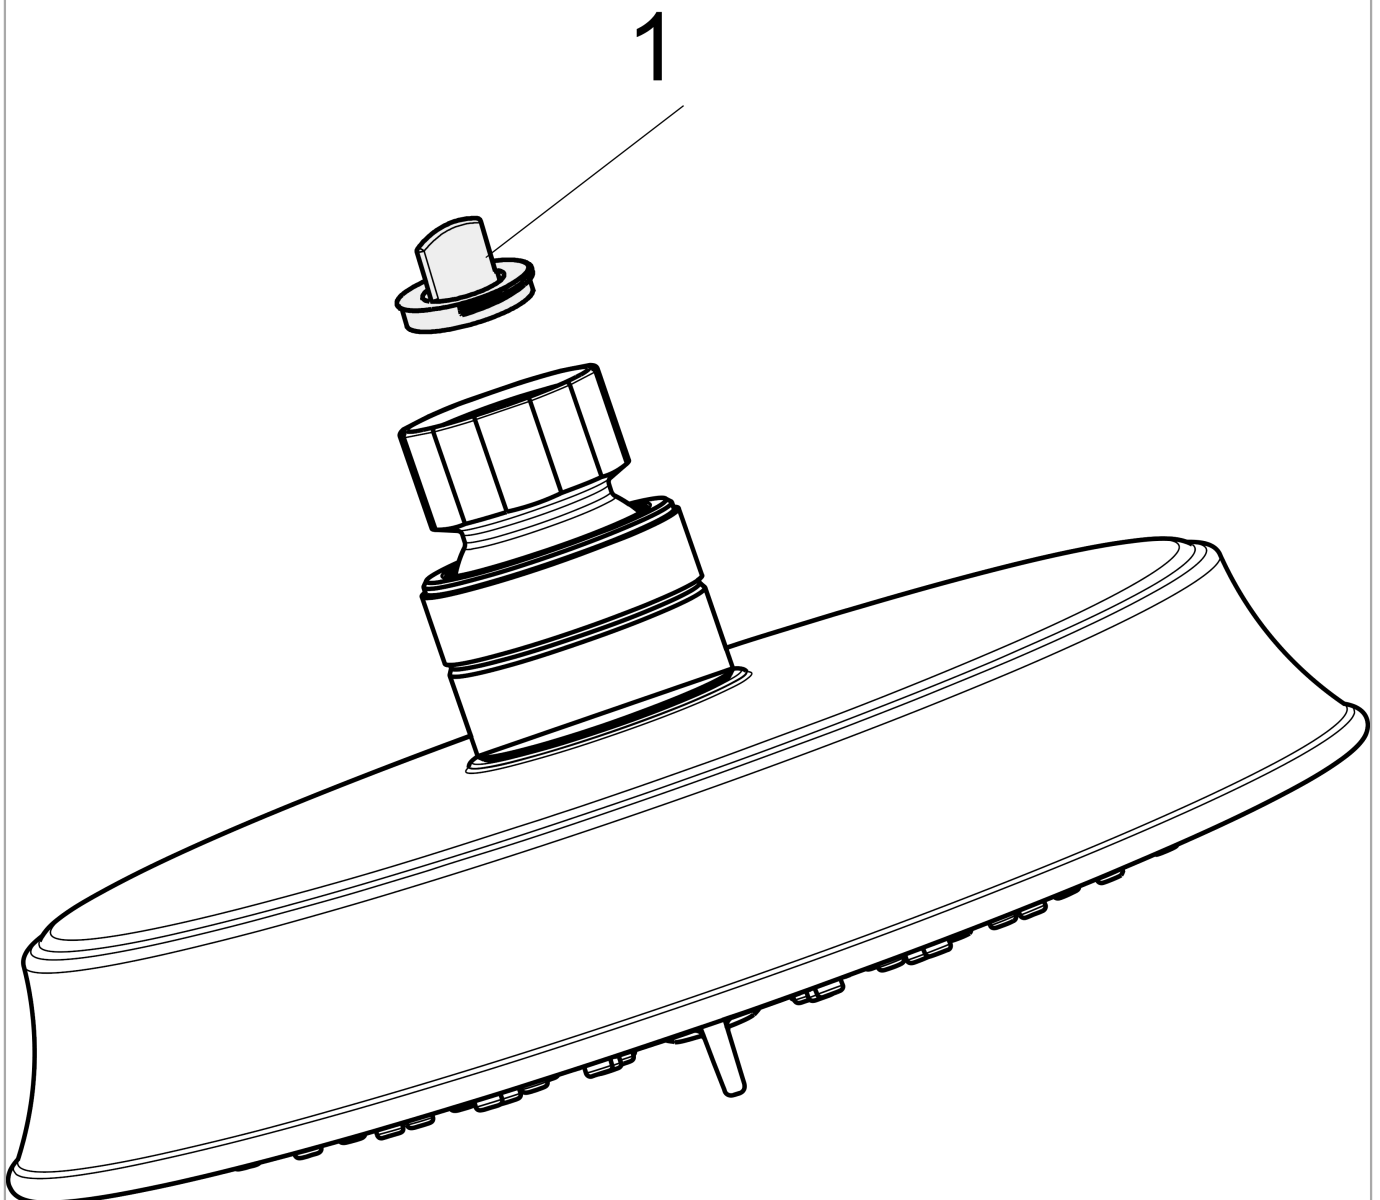

Raindance Classic
Showerhead 150 3-Jet, 2.5 GPM
 Finishes : **chrome** Part no. : **28471001**

Description

Features

- Spray modes: RainAir, BalanceAir, Whirl
- 86 no-clog spray channels
- Flow: 2.5 GPM (9.5 L/Min)
- Fully-finished matching spray face

Item details

List Price \$ 299.00

Technology

Compliance

Product image

Scale drawing

Raindance Classic
Showerhead 150 3-Jet, 2.5 GPM
Finishes : **chrome** Part no. : **28471001**

Exploded drawing

Year of production: >06/12

Raindance Classic
Showerhead 150 3-Jet, 2.5 GPM
 Finishes : **chrome** Part no. : **28471001**

Spare parts list

Year of production: >06/12

Pos.	Description	Part no.	Price	PU
1	filter packing	88649000	-	1