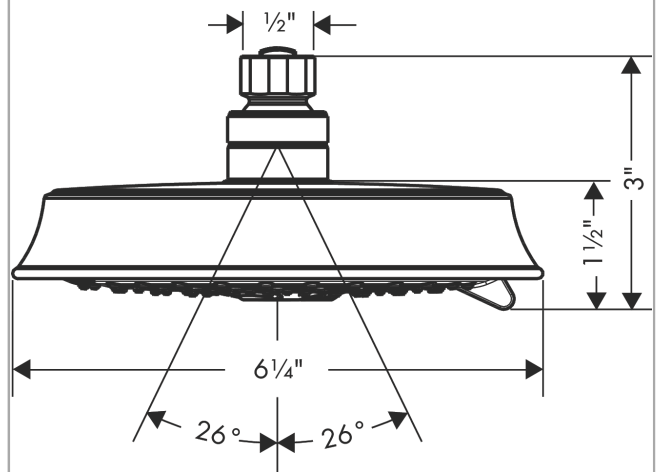

Raindance Classic
Showerhead 150 3-Jet, 2.5 GPM
 Finishes : **chrome** Part no. : **28471001**

Description

Features

- Spray modes: RainAir, BalanceAir, Whirl
- 86 no-clog spray channels
- Flow: 2.5 GPM (9.5 L/Min)
- Fully-finished matching spray face

Item details

List Price \$ 299.00

Technology

Compliance

Product image

Scale drawing

Raindance Classic
Showerhead 150 3-Jet, 2.5 GPM
Finishes : **chrome** Part no. : **28471001**

Exploded drawing

Year of production: >06/12

Raindance Classic
Showerhead 150 3-Jet, 2.5 GPM
 Finishes : **chrome** Part no. : **28471001**

Spare parts list

Year of production: >06/12

Pos.	Description	Part no.	Price	PU
1	filter packing	88649000	-	1