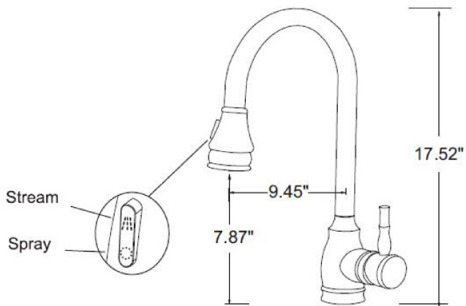

KF-AZ215 KITCHEN FAUCET

HAVE QUESTIONS? CALL 1-844-44-ANZZI OR VISIT ANZZI.COM

ANZZI™ 2017. ALL RIGHTS RESERVED.