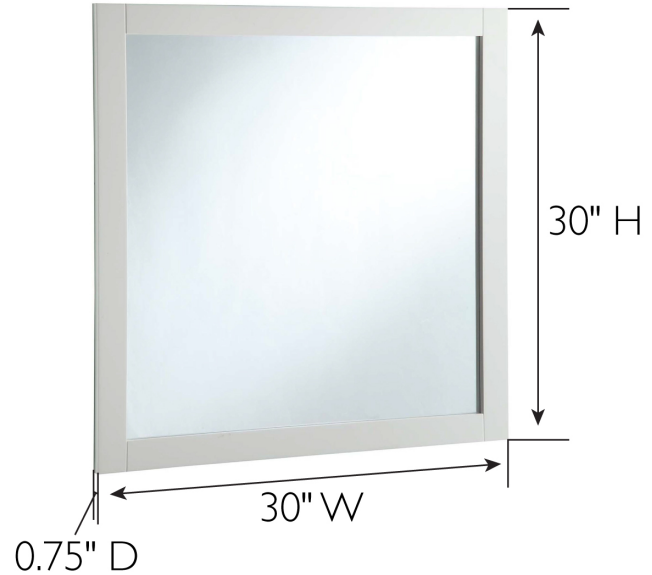

## Shorewood Wall Mirror 30" White

### SPECIFICATIONS

MATERIAL CONSTRUCTION:	Wood	FACE FRAME MATERIAL:	Pine
ASSEMBLY REQUIRED:	No	SIDES MATERIAL:	N/A
TOOLS NEEDED FOR INSTALLATION:	Electric Drill, Screwdriver	BOTTOM MATERIAL:	N/A
ASSEMBLED DIMENSIONS:	30" H x 30" L x 0.75" D	BACK PANEL MATERIAL:	MDF
WEIGHT:	17.6 lbs.	BACK BRACE MATERIAL:	N/A
NUMBER OF DOORS:	N/A	GLASS STYLE:	Flat Panel
DOOR MATERIAL:	N/A	LIGHTED:	No
NUMBER OF SHELVES:	N/A	QTY OF LAMPS:	N/A
ADJUSTABLE SHELVES:	N/A	POWER SOURCE:	None
SHELF MAX WEIGHT CAPACITY:	N/A	MOUNTING HARDWARE INCLUDED:	Yes
SHELF WIDTH:	N/A	MOUNTING TYPE:	Surface
SHELF THICKNESS:	N/A		
SHELF MATERIAL:	N/A		