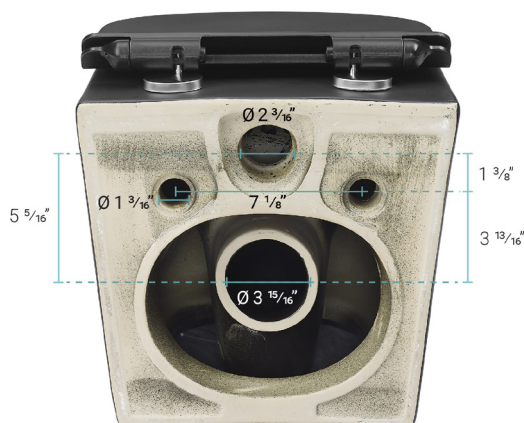

Required Components (sold separately):

- Wall Actuator: SM-WC001, SM-WC002, SM-WC003 *
- In-Wall Tank Carrier System: SM-WC424, SM-WC426
- Supply Line