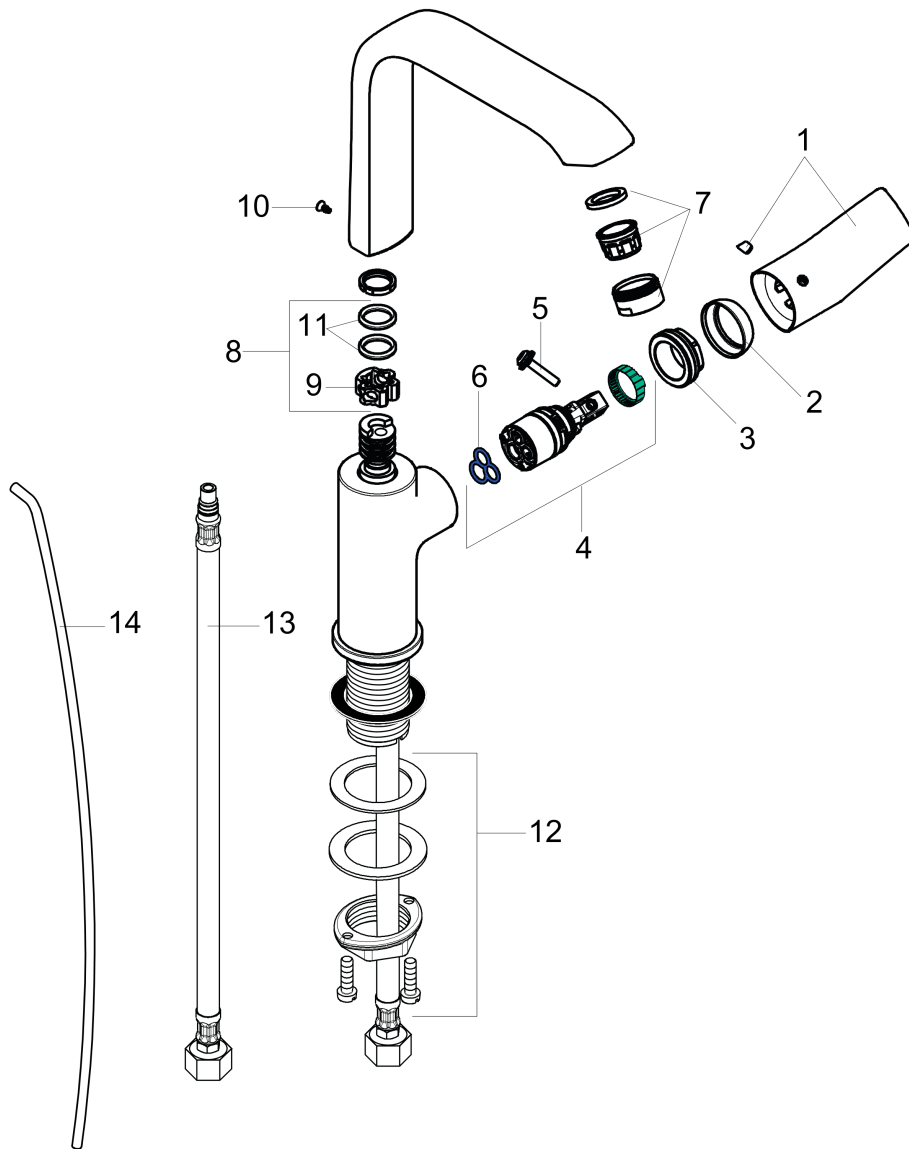

Metris

Single-Hole Faucet 230 with Swivel Spout and Pop-Up Drain, 1.2 GPM

Finishes : **chrome** Part no. : **31087001**

Description

Features

- Swivel range 120°
- Aerated spray
- Flow: 1.2 GPM (4.5 L/Min)
- Ceramic cartridge
- Includes pop-up drain

Item details

List Price \$ 467.00

Technology

Compliance

Product image

Scale drawing

Metris

Single-Hole Faucet 230 with Swivel Spout and Pop-Up Drain, 1.2 GPM

Finishes : **chrome** Part no. : **31087001**

Exploded drawing

Year of production: >07/16

Metris

Single-Hole Faucet 230 with Swivel Spout and Pop-Up Drain, 1.2 GPM

Finishes : **chrome** Part no. : **31087001**

Spare parts list

Year of production: >07/16

Pos.	Description	Part no.	Price	PU
1	handle	95761000	-	1
2	flange	95493000	-	1
3	nut	95178000	-	1
4	cartridge, assy	95973001	-	1
5	locking screw for handle	95140000	-	1
6	seal	98865000	-	1
7	aerator M24x1 (4,5 l/min)	92877000	-	1
8	sealing set	92646000	-	1
9	axialring	97558000	-	1
10	screw	97662000	-	1
11	O-Ring 14x2,5	98189000	-	1
12	fixing set (Ø 32)	13961000	-	1
13	connection hose 18½" M8x0,75 3/8"	96321001	-	1
14	pull rod	96657000	-	1
a	pop up waste	88509000	-	1
b	screw cover	96338000	-	1