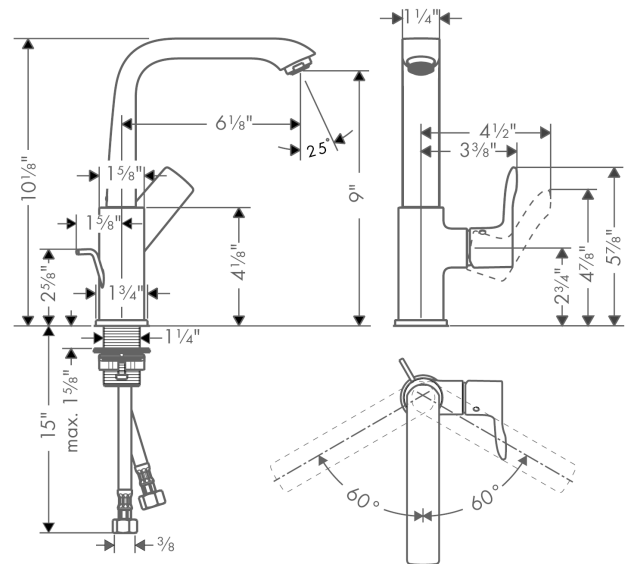

Metris

Single-Hole Faucet 230 with Swivel Spout and Pop-Up Drain, 1.2 GPM

Finishes : **chrome** Part no. : **31087001**

Description

Features

- Swivel range 120°
- Aerated spray
- Flow: 1.2 GPM (4.5 L/Min)
- Ceramic cartridge
- Includes pop-up drain

Item details

List Price \$ 467.00

Technology

Compliance

Product image

Scale drawing

Metris

Single-Hole Faucet 230 with Swivel Spout and Pop-Up Drain, 1.2 GPM

Finishes : **chrome** Part no. : **31087001**

Exploded drawing

Year of production: >07/16

Metris

Single-Hole Faucet 230 with Swivel Spout and Pop-Up Drain, 1.2 GPM

Finishes : **chrome** Part no. : **31087001**

Spare parts list

Year of production: >07/16

Pos.	Description	Part no.	Price	PU
1	handle	95761000	-	1
2	flange	95493000	-	1
3	nut	95178000	-	1
4	cartridge, assy	95973001	-	1
5	locking screw for handle	95140000	-	1
6	seal	98865000	-	1
7	aerator M24x1 (4,5 l/min)	92877000	-	1
8	sealing set	92646000	-	1
9	axialring	97558000	-	1
10	screw	97662000	-	1
11	O-Ring 14x2,5	98189000	-	1
12	fixing set (Ø 32)	13961000	-	1
13	connection hose 18½" M8x0,75 3/8"	96321001	-	1
14	pull rod	96657000	-	1
a	pop up waste	88509000	-	1
b	screw cover	96338000	-	1