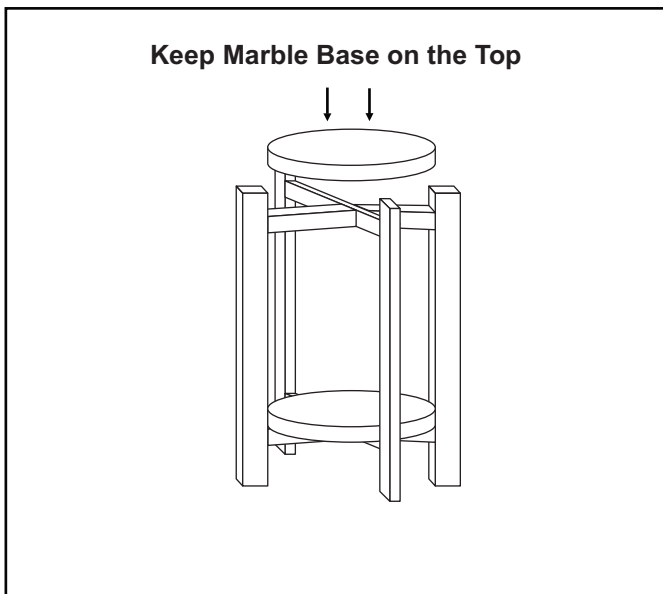

ASSEMBLY INSTRUCTION

MOXLEY SIDE TABLE

1. 1 PC SCREW
1 PC ALLEN KEY

2. 2 PC MARBLE BASE

3. PARTS WOOD STAND

STEP-1

STEP-2

STEP-3