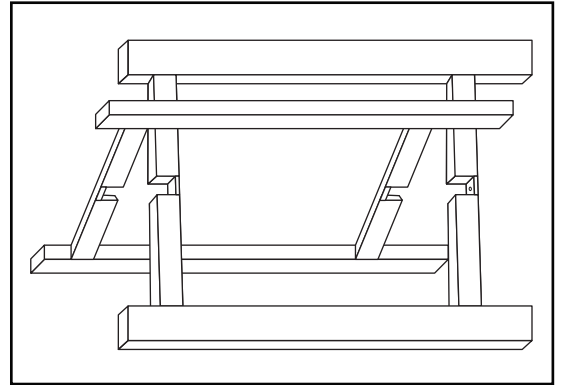

ASSEMBLY INSTRUCTION

MOXLEY SIDE TABLE

1. 1 PC SCREW
1 PC ALLEN KEY

2. 2 PC MARBLE BASE

3. PARTS WOOD STAND

STEP-1

STEP-2

STEP-3