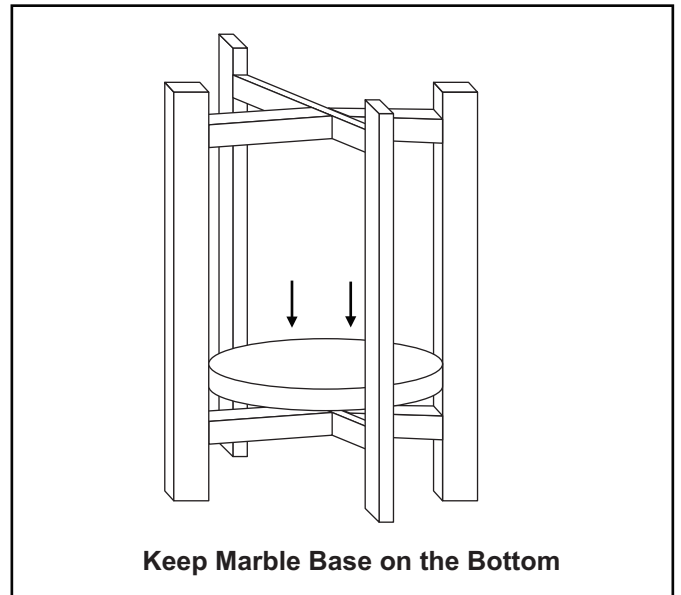

ASSEMBLY INSTRUCTION

MOXLEY SIDE TABLE

1. 1 PC SCREW
1 PC ALLEN KEY

2. 2 PC MARBLE BASE

3. PARTS WOOD STAND

STEP-1

STEP-2

STEP-3