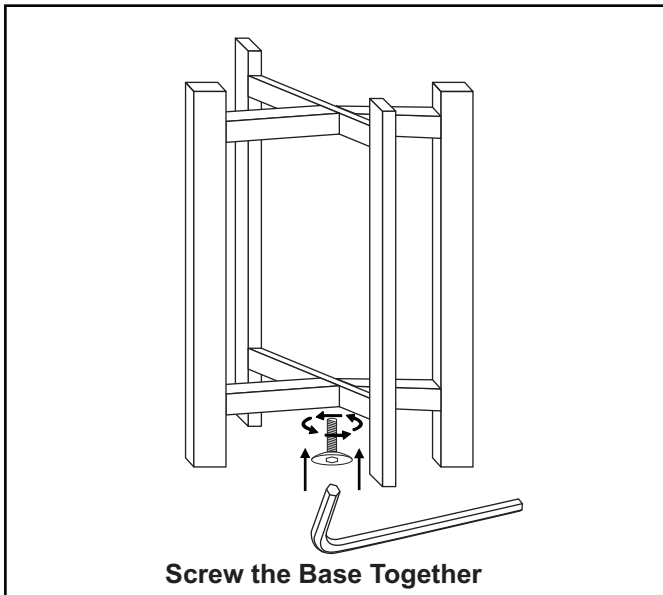

ASSEMBLY INSTRUCTION

MOXLEY SIDE TABLE

1. 1 PC SCREW
1 PC ALLEN KEY

2. 2 PC MARBLE BASE

3. PARTS WOOD STAND

STEP-1

STEP-2

STEP-3