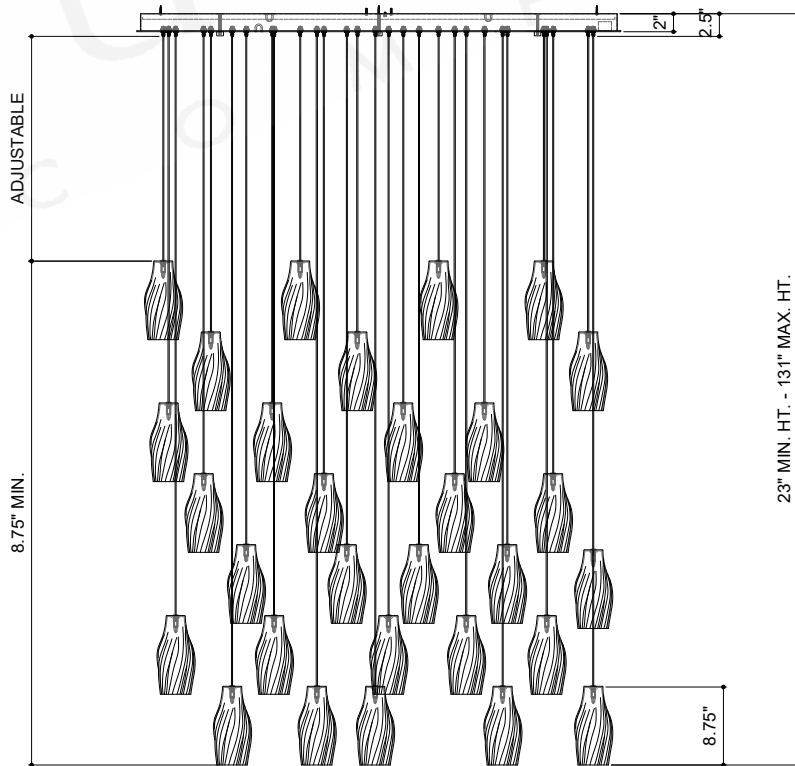

ITEM: 9000-1275B

Overall Dimensions

Height: 8.75"  
Width: 18"  
Depth: 54"

CANOPY DETAIL

18" W. \* 54" L. \* 2.5"H. CANOPY

16.5" W. \* 52.75" L. \* 0.75" H. MOUNTING PLATE COVER

4.25" DIA. \* 8.75" H. SHADE

TOP VIEW

FRONT VIEW

8.75" is the minimum adjustable height using the shades due to the shade size and their respective size of the canopy.

Note:  
Cord lengths are not shown to scale