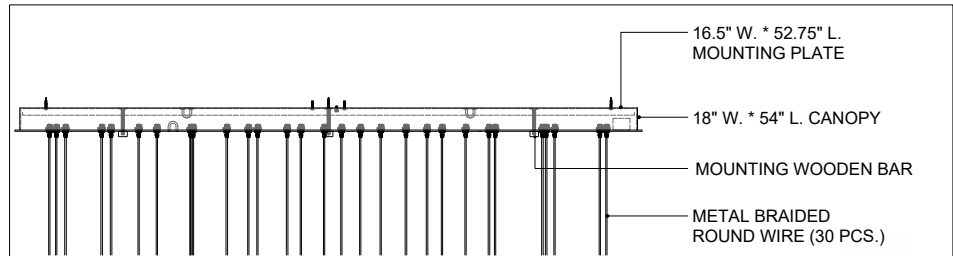

ITEM: 9000-1275B

Overall Dimensions

Height: 8.75"  
Width: 18"  
Depth: 54"

CANOPY DETAIL

18" W. \* 54" L. \* 2.5"H. CANOPY

16.5" W. \* 52.75" L. \* 0.75" H. MOUNTING PLATE COVER

4.25" DIA. \* 8.75" H. SHADE

TOP VIEW

FRONT VIEW

8.75" is the minimum adjustable height using the shades due to the shade size and their respective size of the canopy.

Note:  
Cord lengths are not shown to scale