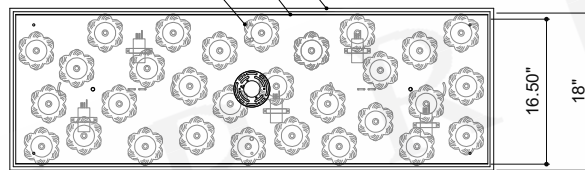

ITEM: 9000-1275B

Overall Dimensions

Height: 8.75"  
Width: 18"  
Depth: 54"

CANOPY DETAIL

18" W. \* 54" L. \* 2.5"H. CANOPY

16.5" W. \* 52.75" L. \* 0.75" H. MOUNTING PLATE COVER

4.25" DIA. \* 8.75" H. SHADE

TOP VIEW

FRONT VIEW

8.75" is the minimum adjustable height using the shades due to the shade size and their respective size of the canopy.

Note:  
Cord lengths are not shown to scale