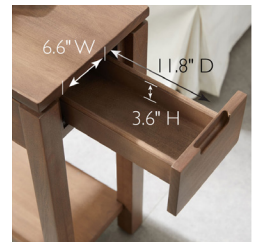

Cade Wood Side Table with Drawer and AC/USB-C Outlet
Aged Barrel

SPECIFICATIONS

MATERIAL CONSTRUCTION:	Wood
ASSEMBLY REQUIRED:	Yes
TOOLS NEEDED FOR ASSEMBLY:	Allen Wrench
ASSEMBLED DIMENSIONS:	24" H x 10" L x 24" W
ASSEMBLED WEIGHT:	26 lbs.
SHELF CLEARANCE:	19.09"
SHELF STYLE:	Fixed Shelf
ADJUSTABLE SHELVES:	No
TOP MATERIAL:	US poplar
SIDES MATERIAL:	MDF
LEG MATERIAL:	US poplar
FINISH TYPE:	Stained