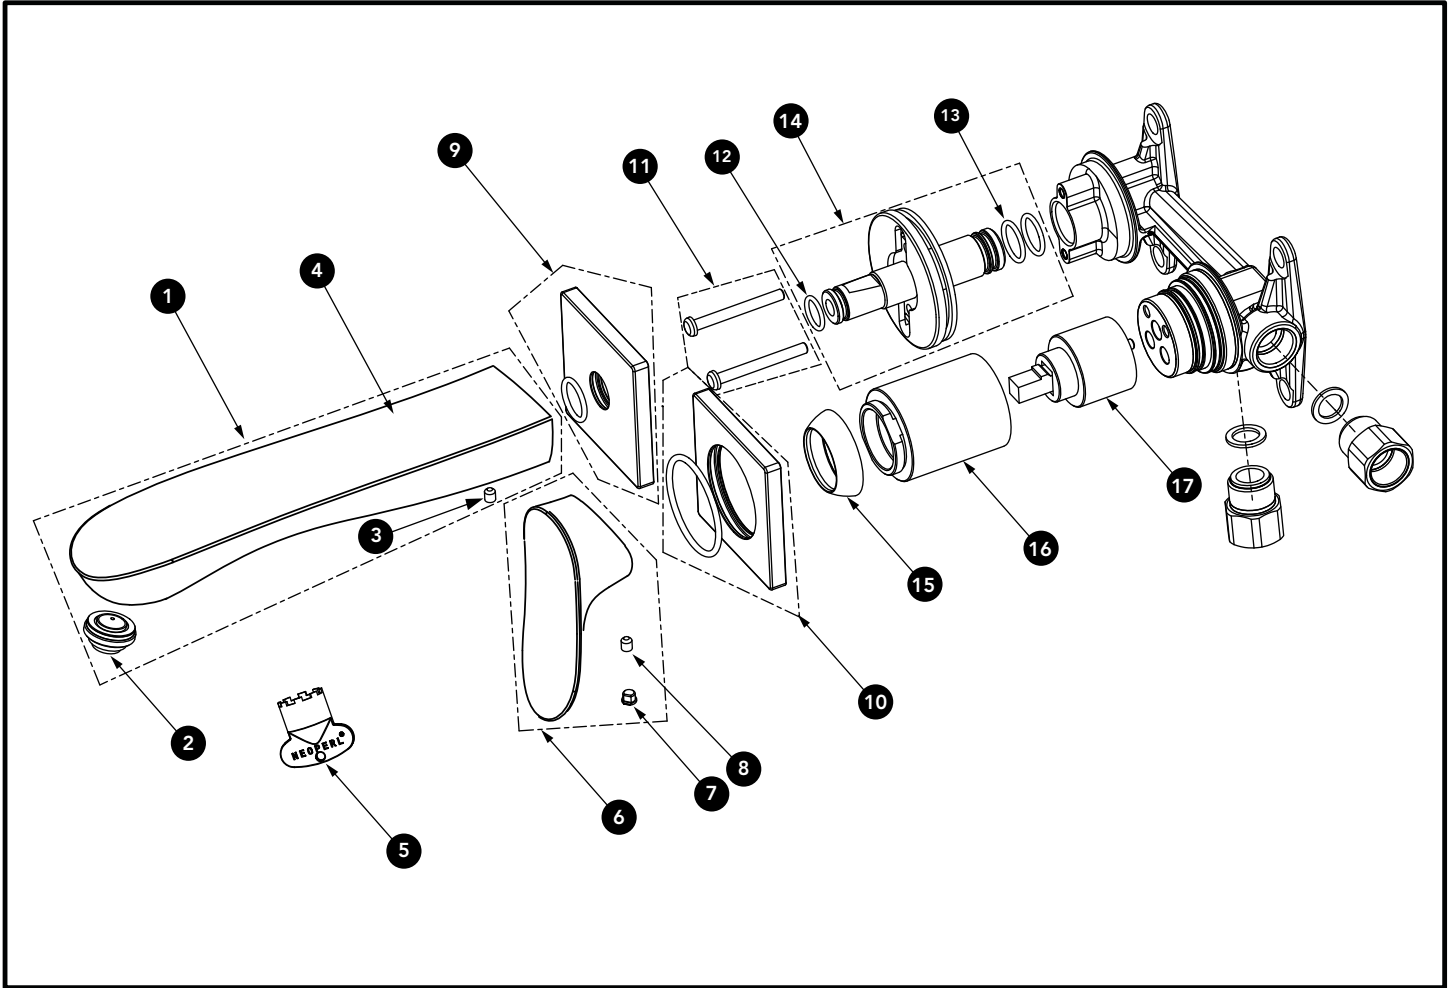

**GO Single Handle Lavatory Faucet
Wall-Mount**

Item	Part	Description
1*	THP5401#\$\$	Spout Assembly
2	THP5117	Aerator
3	THP5145	Set Screw
4*	THP5402#\$\$	Spout Body
5	THP5118	Aerator Key
6*	THP5396#\$\$	Handle Assembly
7	THP5296	Plug
8	THP5145	Set Screw
9*	THP5148#\$\$	Spout Escutcheon
10*	THP5149#\$\$	Handle Escutcheon
11	THP5150	Screw (2pcs/pkg)
12	THP5151	O-Ring
13	THP4070	O-Ring
14	THP5153	Spout Adapter
15*	THP5111#\$\$	Cartridge Cover Nut
16*	THP5155#\$\$	Cartridge Sleeve
17	THP5156	Cartridge

* Please specify finish when ordering

LEGEND
\$\$ = Denotes Finish
#CP = Polished Chrome
#BN = Brushed Nickel
#PN = Polished Nickel