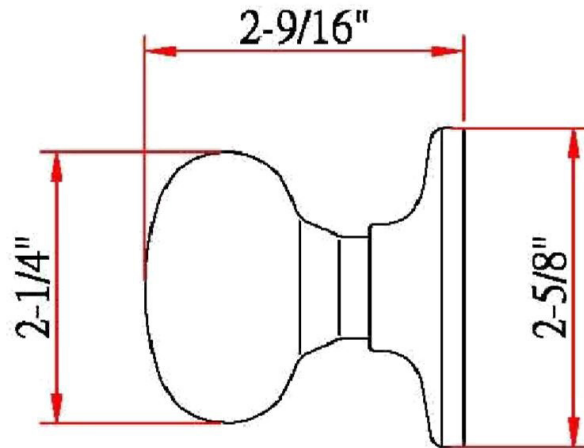

Cambridge 2-Way Adjustable Dummy Door Knob Oil Rubbed Bronze

SPECIFICATIONS

MATERIAL CONSTRUCTION:	Brass	KEYWAY:	N/A
LOCK FUNCTION:	Dummy	REMOVABLE CORE:	No
DEADBOLT FUNCTION:	N/A	LATCH FACEPLATE I:	N/A
EXTERIOR MAX PROJECTION:	2.56"	LATCH BACKSET:	N/A
INTERIOR MAX PROJECTION:	2.56"	LATCH TYPE:	N/A
KOB VS. LEVER:	Knob	LATCHBOLT THROW DISTANCE:	N/A
KNOB DIMENSIONS:	2.25" H x 2.25" W x 2.25" D	# PINS IN CYLINDER:	N/A
LEVER LENGTH:	N/A	ANTI-BUMP PIN INSTALLED:	N/A
ROSE DIMENSIONS:	2.63" H x 2.63" W x 2.63" D	# KEYS INCLUDED:	N/A
ROSETTE / ESCUTCHEON SHAPE:	Round	SPINDLE TYPE:	Other
CROSS BORE:	2.13"	MOUNTING HARDWARE INCLUDED:	Yes
EDGE BORE:	1"	TOOLS NEEDED FOR INSTALLATION:	Phillips Screwdriver
HANDING:	Reversible	ASSEMBLED WEIGHT:	0.29 lbs.
REKEYABLE?:	No		