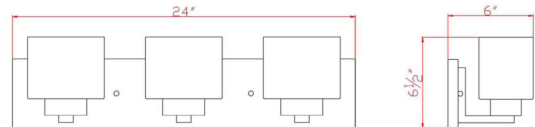

Dove Creek 3-Light Vanity Light
Satin Nickel

SPECIFICATIONS

MOUNTING:	Wall Mount	LED BRIGHTNESS (LUMENS):	N/A
SLOPED CEILING ADAPTABLE:	No	LED COLOR CORRELATED TEMPERATURE (CCT):	N/A
LAMP TYPE 1:	3 lamps 60W Incandescent	LED COLOR RENDERING INDEX (CRI):	N/A
BULB INCLUDED:	No	LED EFFICACY:	N/A
WATTS PER BULB:	60W	LED AVERAGE RATED LIFE:	N/A
TOTAL WATTAGE:	180W	ENERGY EFFICIENT:	No
DIMMABLE:	Yes	LIGHTING AMPS:	N/A
MATERIAL CONSTRUCTION:	Steel	VOLTAGE:	120V
ASSEMBLED DIMENSIONS:	6.5" H x 24" L x 6" D		
WEIGHT:	6.50 lbs.		
BACKPLATE DIMENSIONS:	4.92" H x 24" W		
CANOPY/PLATE DIMENSIONS:	N/A		
GLASS/SHADE DIMENSIONS:	4.4" H x 5.4" L x 3.8" D		
GLASS/SHADE MATERIAL:	Glass		
GLASS/SHADE TYPE:	Frosted		
GLASS/SHADE COLOR:	White		