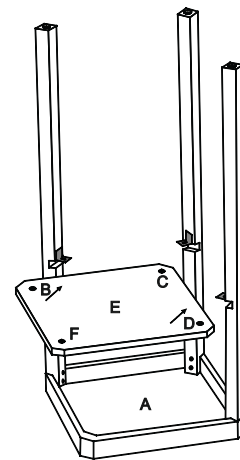

ASSEMBLY INSTRUCTIONS

TALCOTT TEA TABLE

PART LIST :-

NO.	DESCRIPTION	IMAGE	QTY
A	WOOD TOP		1
B	LEG		1
C	LEG		1
D	LEG		1
E	WOOD SHELF		1
F	LEG		1

HARDWARE LIST :-

NO.	DESCRIPTION	IMAGE	QTY
G	LONG ALLEN SCREWS		8
H	WASHERS		8
I	SMALL ALLEN SCREWS		4
J	ALLEN KEY		1

STEP:- 1

STEP:- 2

STEP:- 3

STEP:- 4 ASSEMBLED