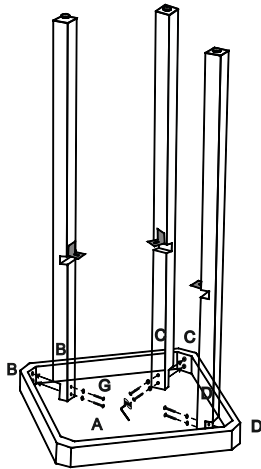

ASSEMBLY INSTRUCTIONS

TALCOTT TEA TABLE

PART LIST :-

NO.	DESCRIPTION	IMAGE	QTY
A	WOOD TOP		1
B	LEG		1
C	LEG		1
D	LEG		1
E	WOOD SHELF		1
F	LEG		1

HARDWARE LIST :-

NO.	DESCRIPTION	IMAGE	QTY
G	LONG ALLEN SCREWS		8
H	WASHERS		8
I	SMALL ALLEN SCREWS		4
J	ALLEN KEY		1

STEP:- 1

STEP:- 2

STEP:- 3

STEP:- 4 ASSEMBLED