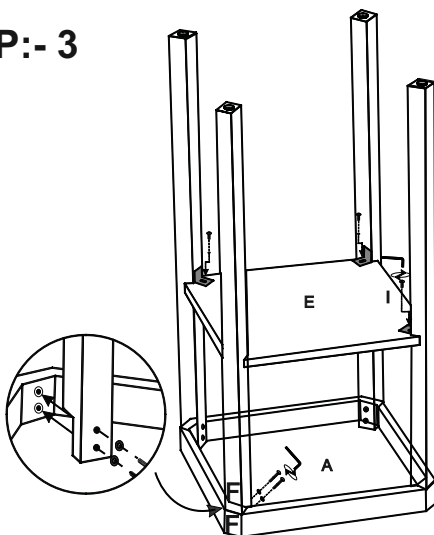

ASSEMBLY INSTRUCTIONS

TALCOTT TEA TABLE

PART LIST :-

NO.	DESCRIPTION	IMAGE	QTY
A	WOOD TOP		1
B	LEG		1
C	LEG		1
D	LEG		1
E	WOOD SHELF		1
F	LEG		1

HARDWARE LIST :-

NO.	DESCRIPTION	IMAGE	QTY
G	LONG ALLEN SCREWS		8
H	WASHERS		8
I	SMALL ALLEN SCREWS		4
J	ALLEN KEY		1

STEP:- 1

STEP:- 2

STEP:- 3

STEP:- 4 ASSEMBLED